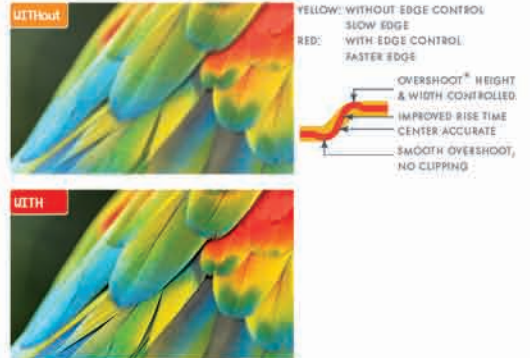

## CLEAR SCREEN

USING THE NOISE FILTER INSIDE THE XD ENGINE CHIP, THE IMAGE IS ANALYZED FOR TEMPORAL AND SPATIAL INFORMATION TO REDUCE MPEG NOISE.

Dramatization

## ADVANCED VIVID COLOR

COLORS THAT ARE SENSITIVE TO THE HUMAN EYE ARE OPTIMIZED TO THE NEAREST TRUE COLOR BY THE SELECTIVE COLOR CONTROL.

Dramatization

## INTELLIGENT EDGE CONTROL

EDGE LINES ARE EMPHASIZED BY IMPROVING THE TRANSITION FROM THE BACKGROUND TO THE MAIN OBJECT.

Dramatization