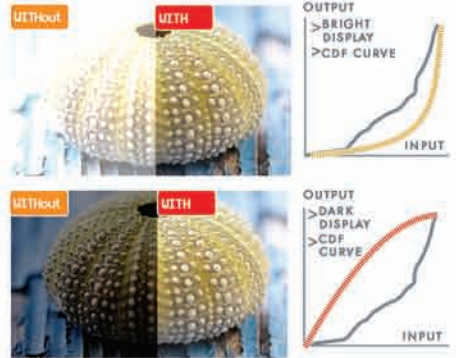

## ULTRA CONTRAST

AT A BLAZINGLY FAST 370 MILLION PIXELS PER SECOND, THE PROCESSOR USES A HISTOGRAM ANALYZATION TOOL TO CLARIFY THE IMAGE DATA ACCORDING TO SIGNAL BRIGHTNESS LEVELS.

Dramatization

## DYNAMIC BLACK STRETCH

THE MINIMUM BLACK LEVEL OF AN IMAGE IS AUTOMATICALLY DETECTED AND ADJUSTED ACCORDING TO BRIGHTNESS.

Dramatization