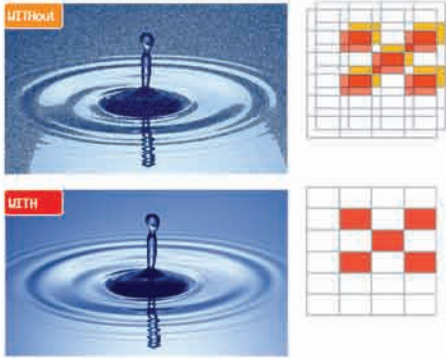

CLEAR SCREEN

USING THE NOISE FILTER INSIDE THE XD ENGINE CHIP, THE IMAGE IS ANALYZED FOR TEMPORAL AND SPATIAL INFORMATION TO REDUCE MPEG NOISE.

Dramatization

ADVANCED VIVID COLOR

COLORS THAT ARE SENSITIVE TO THE HUMAN EYE ARE OPTIMIZED TO THE NEAREST TRUE COLOR BY THE SELECTIVE COLOR CONTROL.