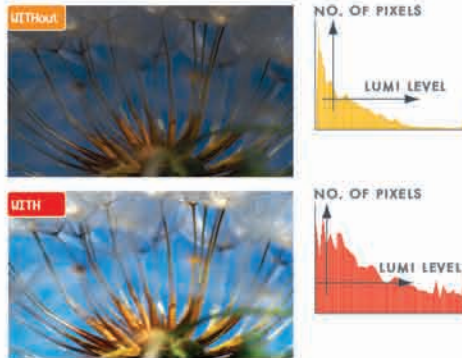

XD ENGINE

SHARPER
BRIGHTER
CLEARER

ULTRA CONTRAST

AT A BLAZINGLY FAST 370 MILLION PIXELS PER SECOND, THE PROCESSOR USES A HISTOGRAM ANALYZATION TOOL TO CLARIFY THE IMAGE DATA ACCORDING TO SIGNAL BRIGHTNESS LEVELS.

Dramatization

DYNAMIC BLACK STRETCH

THE MINIMUM BLACK LEVEL OF AN IMAGE IS AUTOMATICALLY DETECTED AND ADJUSTED ACCORDING TO BRIGHTNESS.