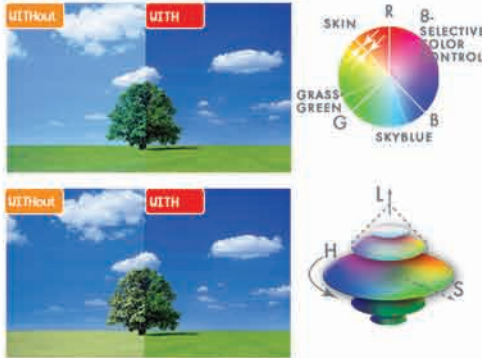

## CLEAR SCREEN

USING THE NOISE FILTER INSIDE THE XD ENGINE CHIP, THE IMAGE IS ANALYZED FOR TEMPORAL AND SPATIAL INFORMATION TO REDUCE MPEG NOISE.

Dramatization

## ADVANCED VIVID COLOR

COLORS THAT ARE SENSITIVE TO THE HUMAN EYE ARE OPTIMIZED TO THE NEAREST TRUE COLOR BY THE SELECTIVE COLOR CONTROL.

Dramatization

## INTELLIGENT EDGE CONTROL

EDGE LINES ARE EMPHASIZED BY IMPROVING THE TRANSITION FROM THE BACKGROUND TO THE MAIN OBJECT.

Dramatization