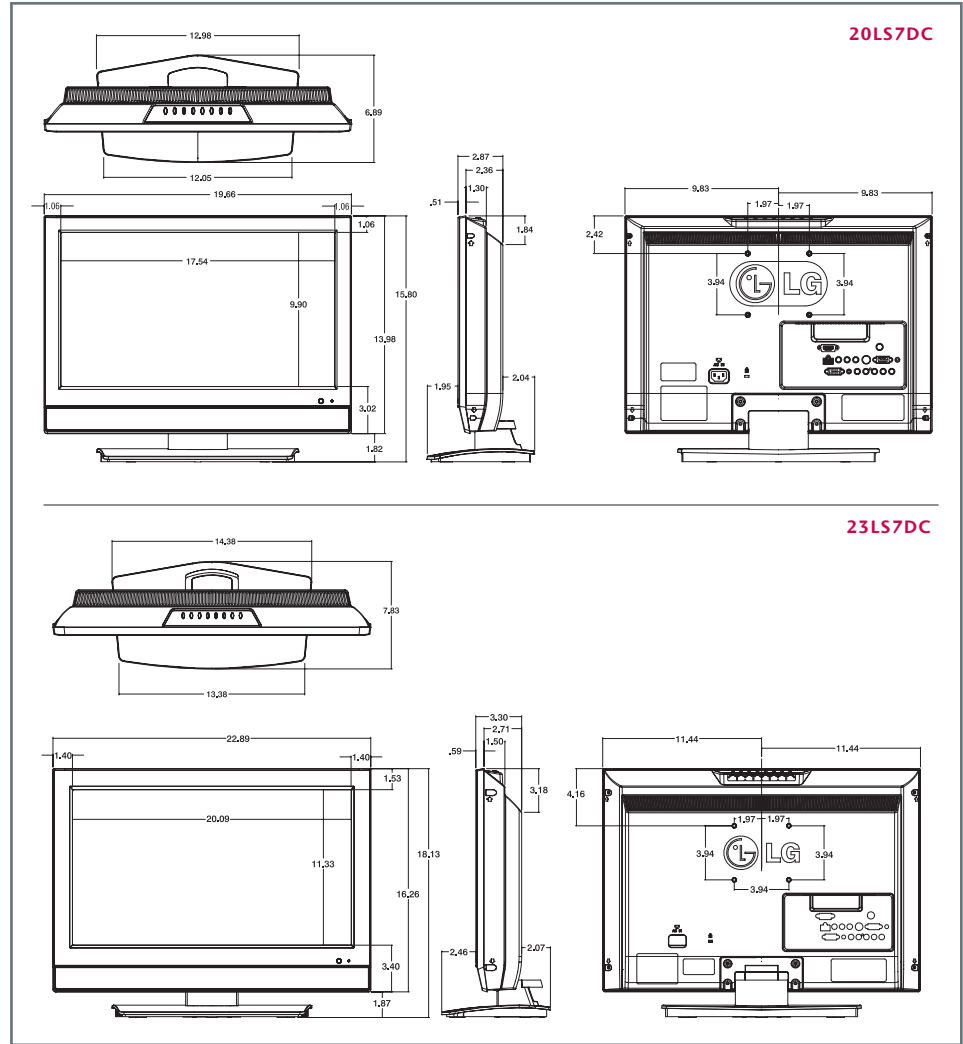

20LS7DC 23LS7DC

20" and 23" LCD Widescreen 16:9 HDTV Integrated TV

23" LCD HDTV
23LS7DC

20" LCD HDTV
20LS7DC

- 20" and 23" HDTV Integrated TV
- ATSC/NTSC/QAM Clear built-in tuners
- 16:9 Aspect Ratio
- 1366 x 768 Resolution
- 700:1 Contrast Ratio
- **New!** Public Display Settings
- PC Input
- XD Engine®
- TV-Link Loader Compatible
- High Gloss Black Finish

SPECIFICATIONS FOR 20LS7DC

Dimensions w/Out Stand (W x H x D) 19.66" x 13.98" x 2.87"
 Weight w/Out Stand 13.2 lbs.
 Dimensions w/Stand (W x H x D) 19.66" x 15.8" x 6.89"
 Weight w/Stand 14.1 lbs.
 Dimensions w/Packaging (W x H x D) 22.2" x 16.7" x 6.8"
 Weight In Package 18.3 lbs.
 UPC 719192171749

SPECIFICATIONS FOR 23LS7DC

Dimensions w/Out Stand (W x H x D) 22.89" x 16.26" x 3.3"
 Weight w/Out Stand 16.7 lbs.
 Dimensions w/Stand (W x H x D) 22.89" x 18.13" x 7.83"
 Weight w/Stand 17.4 lbs.
 Dimensions w/Packaging (W x H x D) 25.8" x 19.3" x 21.6"
 Weight In Package 21.6 lbs.
 UPC 71919217156