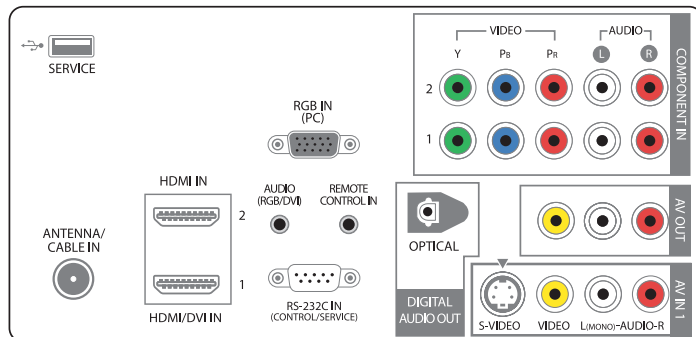

REAR AUDIO/VIDEO INPUTS/OUTPUTS

SIDE

UPC CODE 719192171763

WARRANTY 1 Year Parts/Labor