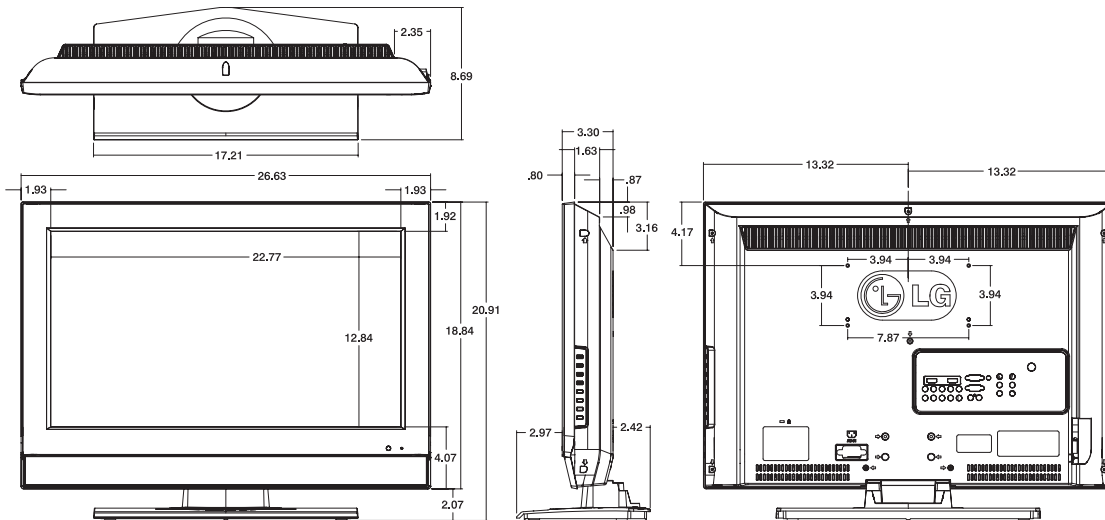

SPECIFICATIONS

TV		AUDIO		REAR AUDIO/VIDEO INPUTS/OUTPUTS	
ATSC/NTSC/QAM Clear Tuner	Yes	Mono/Stereo/Dual (MTS/SAP)	Yes	RF In (Antenna/Cable)	1
VIDEO		Audio Output Power (Watts - THD 10%)	7W + 7W	L/R Audio/Composite Video In	1
Native Display Resolution	1366 x 768p	Speaker System Details	1 Way 2 System	L/R Audio Out	1
Dynamic Contrast Ratio	1200:1	Dolby Digital Decoder	Yes	S-Video In	1
Response Time (Grey to Grey)	8ms	Surround System Type	SRS TruSurround XT™	HD Component Video In (Y,Pb,Pr) + L/R Audio	2
Brightness (cd/m²)	500	Bass/Treble/Balance Controls	Yes	Digital Audio Out	1 (Optical)
XD Engine®	Yes	AVL (Auto Volume Leveler)	Yes	HDMI/HDCP Input	2
Viewing Angle (H x V)	160° x 140°	EZ Sound (Sound Status Mode)	5 Modes	RGB In (D-Sub 15pin) - PC	1
Digital Comb Filter	3D	Mute	Yes	PC Audio Input	1
Color Temperature Control	4 Modes	SPECIAL FEATURES		RS-232c In (Control/Service)	1
Aspect Ratio Adjustment	6 Modes	Auto Input Detect	Yes	Remote Control In (IR)	1
Enhanced Noise Reduction (Video Noise Filter)	Yes	Public Display Settings	Public Display Mode, Start Channel, Minimum Volume, Maximum Volume, Start Volume, Power Management, Key Management, Factory Reset, Aspect Ratio	USB (Service Only)	1
Enhanced Line Doubled	Yes			SIDE AUDIO/VIDEO INPUTS/OUTPUTS	
3:2 Pull-Down Correction	3:2 (480i)	Custom Input Labels	Yes	L/R Audio/Composite Video In	1
Picture Selection Mode	5 Modes	PC Mode Configuration	Yes (Manual)	S-Video In	1
Black Stretcher (Black Level Enhancer)	Yes	Back (Previous Channel)	Yes	CABINET/ACCESSORIES	
DTV Signal Strength Indicator	Yes	Parental Control w/V-Chip	Yes	Cabinet Style	Table Top
ACM (Active Color Management)	Yes	Closed Caption	Yes	Cabinet Color	Gloss Black
Pure Black Level	Yes	LG SimpLink (HDMI CEC)	Yes	Remote Control Type	Universal
Color Processor	10 Bit	Trilingual Menus	English, Spanish, French	VESA® Compatible (W x H)	200mm x 100mm
1080P SOURCE INPUT		EZ Menus (High Performance Interface)	Yes	POWER	
HDMI	30p/24p	Auto Channel Programming	Yes	Consumption (Typical)	106 W
Component	30p/24p	Channel Add/Delete	Yes	Stand-by Consumption	1W
		Favorite Channel	Yes	Energy Star™ Compliant	Yes
		Manual Clock	Yes	DIMENSIONS	
		On/Off Timer	Yes	Dimensions w/out Stand (W x H x D)	26.63" x 18.84" x 3.3"
		Sleep Timer	Yes	Weight w/out Stand	19.0 lbs.
		Auto Off (When no Video is Present)	Yes	Dimensions w/Stand (W x H x D)	26.63" x 20.91" x 8.69"
				Weight w/Stand	21.2 lbs.
				Dimensions w/Packaging (W x H x D)	34.7" x 22.0" x 8.3"
				Weight In Package	22.7 lbs.