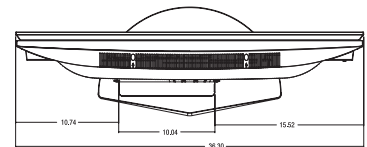

Back View Shown Without Decorative Cover