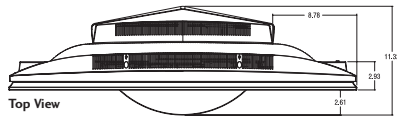

Side View Shown Without Decorative Cover