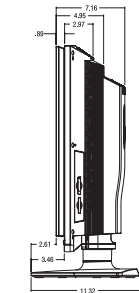

Side View Shown Without Decorative Cover