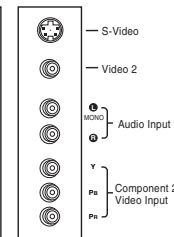

SIDE JACK PANEL