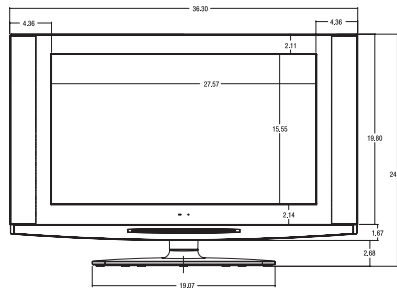

Side View Shown Without Decorative Cover