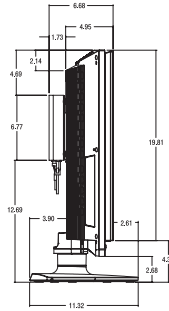

Side View Shown Without Decorative Cover