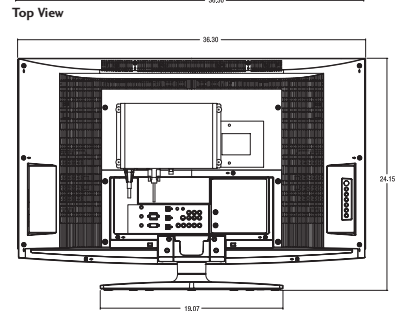

Back View Shown Without Decorative Cover

SPECIFICATIONS

PANEL		REAR INPUTS		SPECIAL FEATURES	
Screen Size	32"	RF In	ATSC/NTSC	Picture-in-Picture	PIP/POP/Split
Aspect Ratio	16:9	High Resolution Component & R/L Audio In	Yes	TV Link Protocol	Yes
Native Resolution	1366 x 768	Composite Video	Yes	Discrete IR Codes	Yes
Pixels (H x V x 3)	3,147,264	Audio Inputs	Yes, Plus PC Sound	Commercial Installation Menu	Yes
Brightness	500 cd/m²	PC Audio In (Phone Jack)	Yes	Advanced Zoom	Yes
Contrast Ratio	500:1	RGB In	Yes	Calibration Mode	Yes
Viewing Angle (H x V)	176° x 176°	DVI with HDCP	Yes	Last Source Power-on Recall	Yes
Color Depth	16.7 Million	S-Video	Yes	Auto Power Option	Yes
Lamp Life	60,000 Hours (typ.)	RS-232C	Yes	Channel Edit/Label	Yes
Response Time	8 ms	Speaker Out	Yes (for Remote Speaker)	Menu Languages	English/Spanish/French
Super IPS®	Yes	SPDIF In/Out (Optical)	Yes	Audio Languages	English/Spanish/French
VIDEO		RJP Compatible	Yes	Sleep Timer, On/Off Timer	Yes
NTSC Tuner	Built-in	SIDE INPUTS		Clock	Yes
ATSC/QAM Tuners	Built-in	S-Video Input	Yes	Parental Control w/V-Chip	Yes
ATSC with HD-PPV	Yes	Composite Video	Yes	Closed Captioning When Mute	Yes
All Format Converter	Yes (1080i/720p/480p/480i – 768p)	Audio Inputs	Yes	Flashback, Captions	Yes
Comb Filter	3D Digital	High Resolution Component & R/L Audio In	Yes	Remote	Yes
Digital Progressive Scan	Yes	AUDIO		CABINET	
Color Temperature	Cool, Mid, Warm	Auto Volume Leveler (EZ SoundRite™)	Yes	Color	
Enhanced Video	Yes	Audio Power	30W (15W x 2)	32LX4DC	Black
Advanced Ghost Canceled	Yes	Dolby Digital Decoder™	Yes	32LX4DCS	Silver
3:2 Pull Down	Yes	Mono/Stereo/SAP	Yes	Dimensions w/ Stand (W x H x D)	36.3" x 24.19" x 11.32"
Aspect Ratio Control	Yes	SRS TruSurround XT™	Yes	w/o Stand (W x H x D)	36.3" x 21.47" x 6.55"
Picture Control	Yes	Echo Sound System	Yes	Packaging (W x H x D)	40.9" x 27.8" x 12.9"
XD Engine®	Yes	Bass/Treble/Balance	Yes	Weight With Stand	55.1 Lbs.
EZ Picture	Off, Daylight, Normal, Nighttime, Movie, Video Game, Sports	EZ Sound	Off, Normal, Stadium	Weight Without Stand	47.2 Lbs.
				Weight With Packaging	61.7 Lbs.
				Stand with 180° Swivel	Included
				Speakers	Built-in
				VESA™ Standard Mount Interface	Yes (200 mm x 100 mm screw spacing)