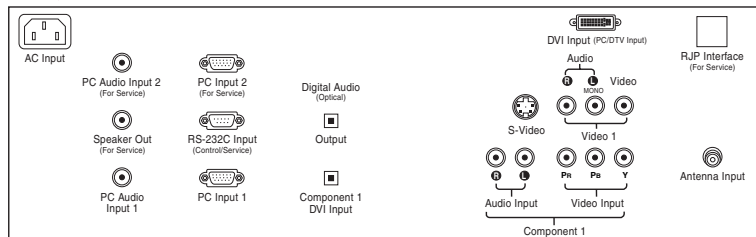

REAR JACK PANEL

SIDE JACK PANEL

UPC CODE

32LX4DC	709192170377
32LX4DCS	719192170384

POWER

Power Source	100~240V (50/60Hz) Direct AC Input

REQUIRED APPROVALS

UL, C-UL, FCC	Yes

SERVICE/LIMITED WARRANTY

Warranty (Parts/Labor)	2 Years