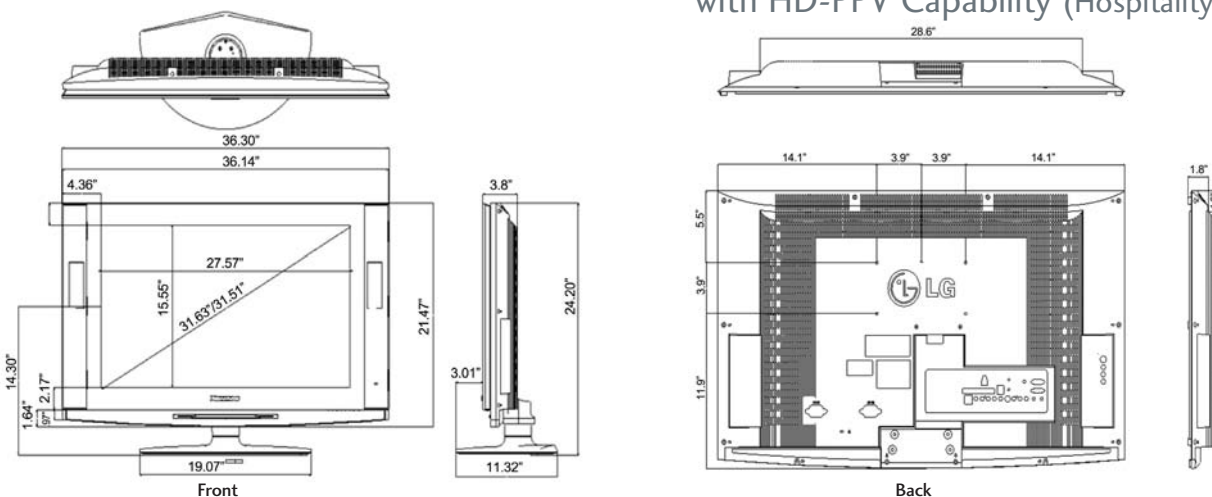

HDTV

TruSurround™ by SRS

- 32" Class (31.5" diagonal) Widescreen Integrated HDTV
- MPEG-2/MPEG-4 H.264 Decoding
- Integrated Pro:Idiom™
- HD VOD PPV Encryption Built-in
- Digital HD-PPV Compatibility
- 1366 × 768 Resolution
- 1600:1 High Contrast Ratio
- 500 cd/m² High Brightness
- Super IPS with 178 Degree Viewing Angle

SPECIFICATIONS

PANEL

LCD Panel Type	32"
Display Area	31.5"
Aspect Ratio	16:9
Native Resolution	1366x768
Maximum Computer Resolution (RGB)	(XGA) 1024x768
Pixels (HxVx3)	3,147,264
Brightness	500 cd/m ²
Contrast Ratio	1600:1
Viewing Angle (HxV)	178° (typ.)
Color Depth	16.7 Million
Lamp Life	Approx. 60,000 Hours
Response Time	8 ms
Super IPS	Yes

CABINET

Color	Black
32LX5DC	Silver
32LX5DCS	
Dimensions w/ Stand (WxHxD)	36.3"x24.19"x11.32"
w/o Stand (WxHxD)	36.3"x21.47"x3.8"
Packaging (WxHxD)	38.7"x27.44"x14.02"
Weight With Stand	39.0 lbs.
Weight Without Stand	30.4 lbs.
Weight With Packaging	46.1 lbs.
Stand with +90°/-90° Swivel	Included/Detachable
Speakers	Built-in
VESA™ Standard Mount Interface	Yes (200 mmx100 mm screw spacing)
Mounting Hole Screw	M4