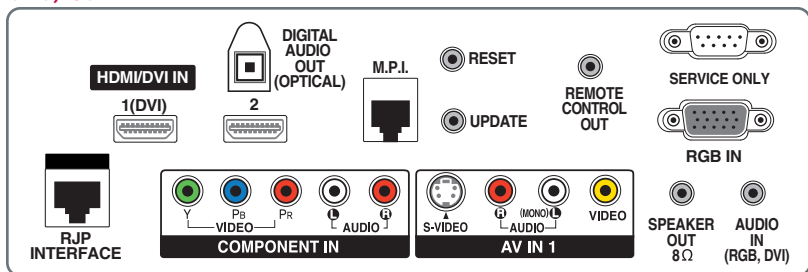

BOTTOM JACK PANEL

REAR JACK PANEL

SIDE JACK PANEL

www.LGcommercial.com

LG ELECTRONICS USA, INC.

Commercial Products Division
2000 Millbrook Drive, Lincolnshire, IL 60069 Customer Service: 1-888-865-3026
Contact Your LG Regional Sales Manager Toll-free at 1-800-228-1236

Screen image is simulated. Dimensions and weights are approximate. Design, specifications, and features subject to change without notice.
©Copyright 2008 LG Electronics USA, Inc. All Rights Reserved. "LG Life's Good" and XD Engine are registered trademarks of LG Corp. VESA™ is a registered trademark of Video Electronics Standards Association. Dolby and the double-D symbol are registered trademarks of Dolby Laboratories. SRS and the SRS symbol are registered trademarks of SRS Labs, Inc. in the U.S. and selected foreign countries. TruSurround XT™ is a trademark of SRS Labs, Inc. In Plane Switching is a trademark of LG Philips LCD Ltd. All other product and brand names are trademarks or registered trademarks of their respective companies. Printed in the USA, February 2008