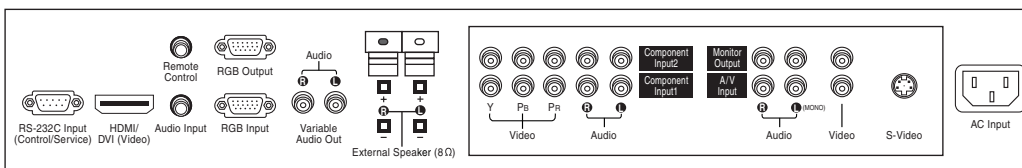

REAR JACK PANEL

www.LGcommercial.com

LG Electronics U.S.A., Inc. 2000 Millbrook Drive, Lincolnshire, IL 60069 Customer Service: 1-888-865-3026
Dimensions and weights are approximate. Design and specifications subject to change without notice. HDTV monitors require optional set-top box to receive high-definition broadcast. The "LG Life's Good" is a registered trademark of LG Electronics U.S.A., Inc.
©2006 LG Electronics U.S.A., Inc. Printed in the USA. LG42PM1M1006