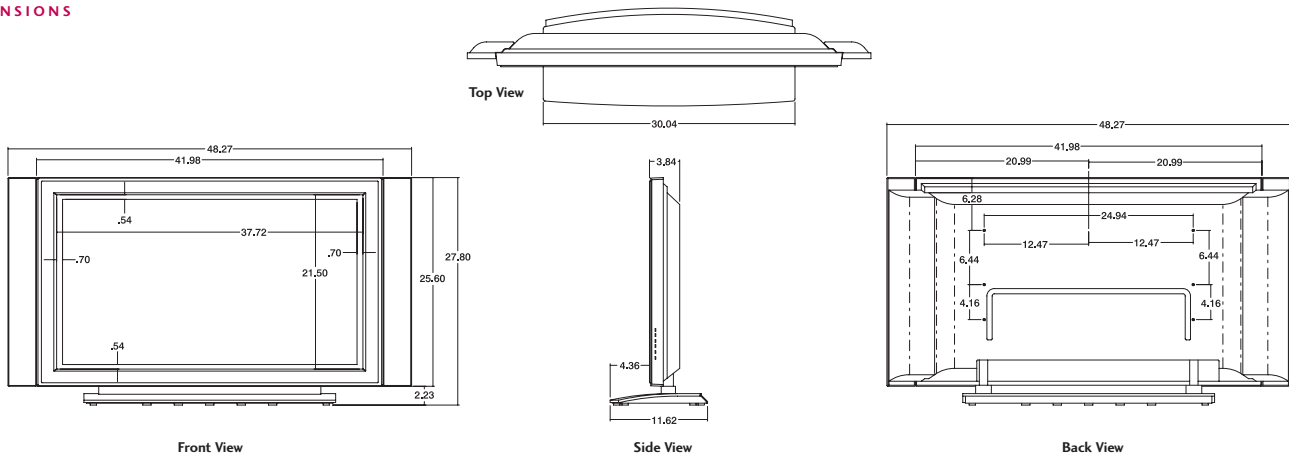

42PM1M

42" PLASMA HDTV MONITOR DISPLAY

SHOWN WITH
OPTIONAL STAND

OPTIONAL SPEAKERS
3.8"W x 25.58"H x 3.2"D
AP-42SM10B

OPTIONAL STAND
30.0"W x 12.1"H x 11.54"D
AP-42DM10B

- 1024 x 768p Resolution**
High resolution format produces extremely detailed imagery
- 5000:1 Contrast Ratio**
Extremely sharp contrast between light and dark images
- 1500 cd/m² High Brightness**
Renders an incredibly bright picture, even in well-lit areas
- Image Sticking Minimization, Pixel Orbiter, and White Wash Features**
Reduce phosphor burn and prolong the life of the plasma
- HDMI™ with HDCP**
- Aspect Ratio Correction**
- RS-232 Control and Discrete IR Controls**
- Vertical Display Mode**
- XD Engine™**
- Split Zoom (Self Video Wall)**
- 2 Year Warranty**

42PM1M 42" Plasma HDTV Monitor Display

DIMENSIONS

DIMENSIONS

Monitor (W x H x D)	41.97" x 25.60" x 3.84"
Weight	66.14 Lbs.
Monitor Shipping Weight	78.26 Lbs.
Monitor with Stand (W x H x D)	41.97" x 27.80" x 11.62"
Weight	76.72 Lbs.
Monitor with Stand & Speakers (W x H x D)	48.27" x 27.80" x 11.62"
Weight	81.13 Lbs.

CABINET DESCRIPTION

Finish	Black
Cabinet Style	Slim Frame
Power Source	115v 60Hz

VIDEO

Screen Size	42" Wide Format
Display Resolution	1024 x 768p
Aspect Ratio	4:3, 16:9, Horizon, Zoom
Brightness	1500 cd/m ² w/Filter
Contrast Ratio	5000:1
Viewing Angle	160°
Aspect Ratio Correction	Yes
Scan Converter/Video Processor	XD Engine™
Contrast	Yes
Brightness/Sharpness	Yes
Tint/Color	Yes
Enhanced Line Doubler	Yes
DLTI/DCTI	Yes
Enhanced Noise Reduction	Yes
Comb Filter	Yes
Flesh Tone	Yes
Type	RGB Closing
APC	Daylight, Optimum, Nighttime, Off
Cinema (3:2 Pull Down)	Yes