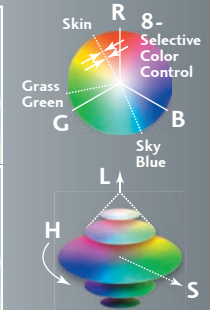

Simulated Images Dramatization

DYNAMIC BLACK STRETCH

Simulated Images Dramatization

CLEAR SCREEN

Using the noise filter inside the XD Engine® chip, the image is analyzed for temporal and spatial information to reduce MPEG noise.

Simulated Images Dramatization

ADVANCED VIVID COLOR

Colors that are sensitive to the human eye are optimized to the nearest TRUE color by the Selective Color Control.

Simulated Images Dramatization

INTELLIGENT EDGE CONTROL