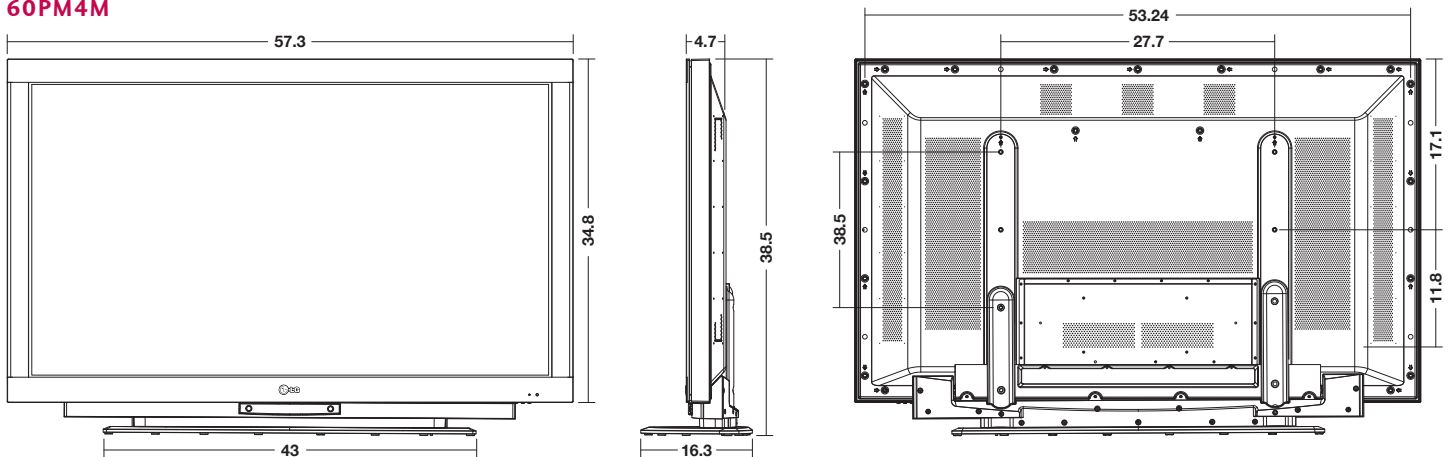

42PM4M, 50PM4M, 60PM4M

42" Class (41.6" diag.), 50" Class (49.9" diag.), and 60" Class (59.5" diag.) Plasma Widescreen 16:9 HD Capable Monitors

INTERFACE

42PM4M

50PM4M

60PM4M

www.LGcommercial.com

LG Electronics USA, Inc.
 Commercial Products Division
 2000 Millbrook Drive, Lincolnshire, IL 60069
 Customer Service: 1-888-865-3026