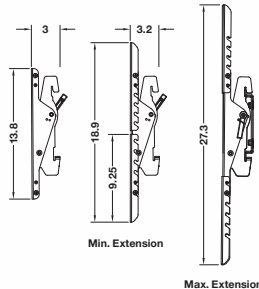

The PWMT300 is a Peerless® mount that is available for order at LG Electronics USA, Inc.

Simulated Images Dramatization