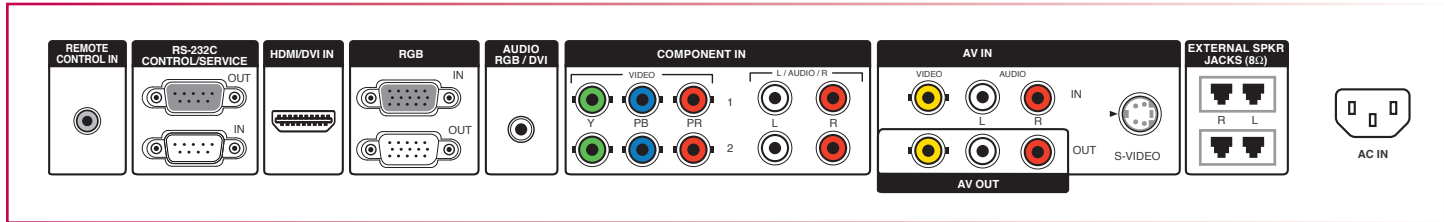

42PM4M, 50PM4M, 60PM4M

42" Class (41.6" diag.), 50" Class (49.9" diag.), and 60" Class (59.5" diag.) Plasma Widescreen 16:9 HD Capable Monitors

INTERFACE