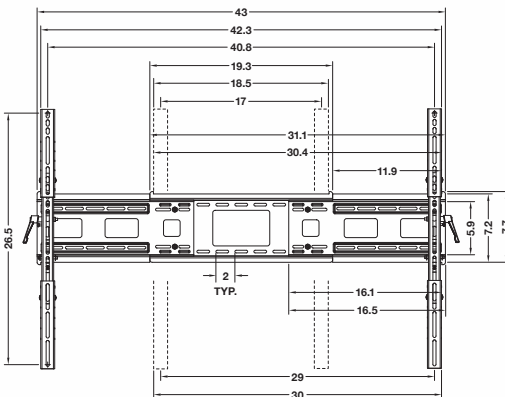

Simulated Images Dramatization