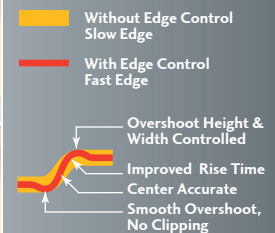

Simulated Images Dramatization

DYNAMIC BLACK STRETCH

Simulated Images Dramatization

CLEAR SCREEN

Using the noise filter inside the XD Engine® chip, the image is analyzed for temporal and spatial information to reduce MPEG noise.

Simulated Images Dramatization

ADVANCED VIVID COLOR

Colors that are sensitive to the human eye are optimized to the nearest TRUE color by the Selective Color Control.

Simulated Images Dramatization

INTELLIGENT EDGE CONTROL