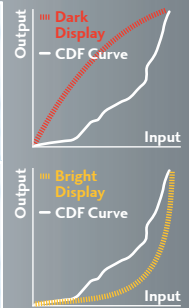

The PWMT300 is a Peerless® mount that is available for order at LG Electronics USA, Inc.

Simulated Images Dramatization

ULTRA CONTRAST

The minimum black level of an image is automatically detected and adjusted according to brightness.

Simulated Images Dramatization

DYNAMIC BLACK STRETCH

Simulated Images Dramatization

CLEAR SCREEN

Using the noise filter inside the XD Engine® chip, the image is analyzed for temporal and spatial information to reduce MPEG noise.

Simulated Images Dramatization

ADVANCED VIVID COLOR

Colors that are sensitive to the human eye are optimized to the nearest TRUE color by the Selective Color Control.

Simulated Images Dramatization

INTELLIGENT EDGE CONTROL

42PM4M
50PM4M
60PM4M

STAND OPTIONAL

42PM4M/50PM4M

60PM4M

SPECIFICATIONS

PLASMA MODULE

	42PM4M	50PM4M	60PM4M
PDP Panel Type	42"	50"	60"
Display Area	41.6"	49.9"	59.5"
Aspect Ratio	16:9	16:9	16:9
Native Display Resolution	1024×768 (XGA)	1365×768	1366×768 (WXGA)
Pixels (H×V×3)	2,359,296	3,144,960	3,147,264
Brightness	1500 cd/m ²	1500 cd/m ²	1200 cd/m ²
Contrast Ratio	15,000:1	15,000:1	12,000:1
Viewing Angle (H×V)	160×160		
Color Reproduction (R,G,B)	10 bits		
Filter Type	Glass Filter		
Image Sticking Minimization	White Wash, Pixel Orbiter, Inversion		
Lifetime	Approx. 60,000 hours to half brightness (MTBF)		