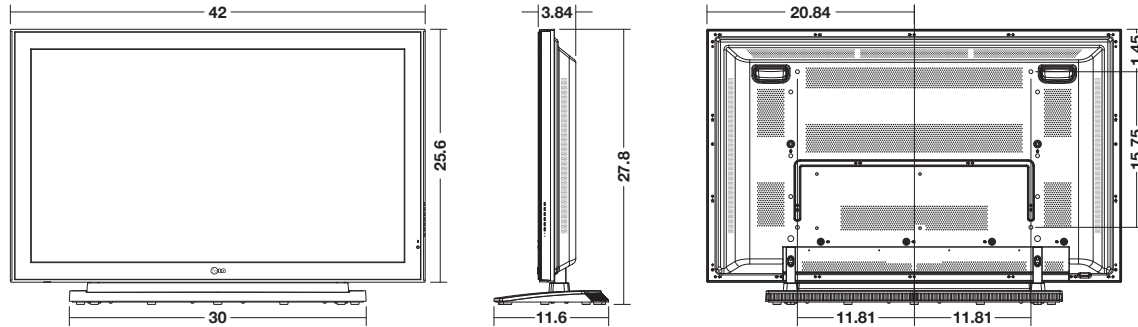

42PM4M, 50PM4M, 60PM4M

42" Class (41.6" diag.), 50" Class (49.9" diag.), and 60" Class (59.5" diag.) Plasma Widescreen 16:9 HD Capable Monitors

INTERFACE

42PM4M

50PM4M

60PM4M

www.LGcommercial.com

LG Electronics USA, Inc.
 Commercial Products Division
 2000 Millbrook Drive, Lincolnshire, IL 60069
 Customer Service: 1-888-865-3026