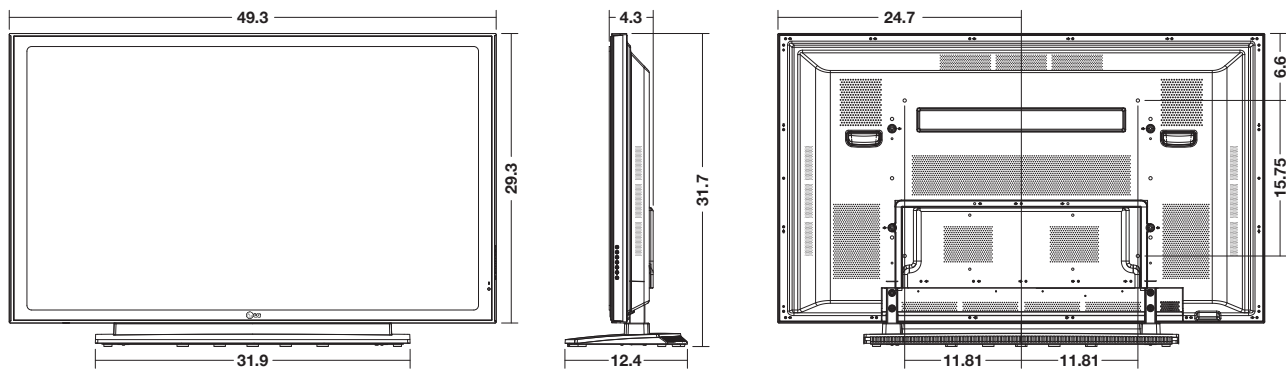

42PM4M, 50PM4M, 60PM4M

42" Class (41.6" diag.), 50" Class (49.9" diag.), and 60" Class (59.5" diag.) Plasma Widescreen 16:9 HD Capable Monitors

INTERFACE

42PM4M

50PM4M

60PM4M

www.LGcommercial.com

LG Electronics USA, Inc.
 Commercial Products Division
 2000 Millbrook Drive, Lincolnshire, IL 60069
 Customer Service: 1-888-865-3026