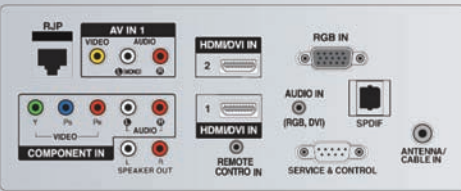

www.LGcommercial.com

 **LG**
Life's Good

32LH210C
26LH210C

32" CLASS (31.5" DIAGONAL)
26" CLASS (26.0" DIAGONAL)

DIMENSIONS

Rear Jack Panel

Side Jack Panel

LCD SPECIFICATION