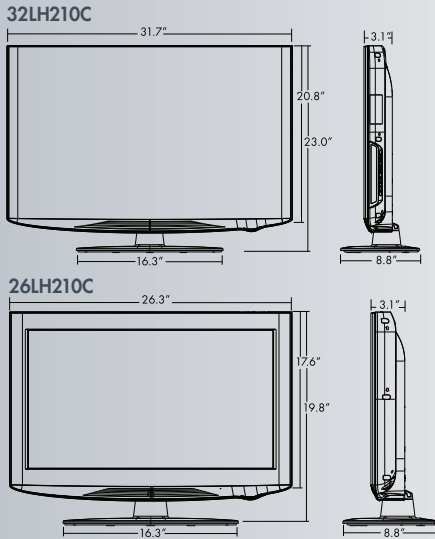

www.LGcommercial.com

 **LG**
Life's Good

32LH210C
26LH210C

32" CLASS (31.5" DIAGONAL)
26" CLASS (26.0" DIAGONAL)

DIMENSIONS

Rear Jack Panel

Side Jack Panel

LCD SPECIFICATION