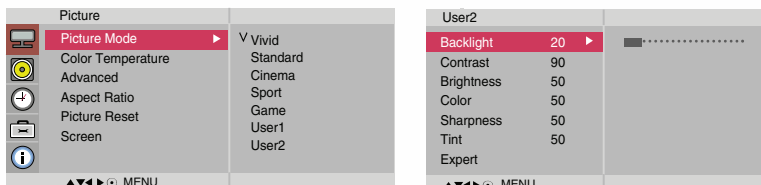

www.LGcommercial.com

LG
Life's Good

SUPER IPS

Technology that delivers ultra-wide viewing angles. Ideal for situations where screens are positioned at different angles.

FEATURES

SPLIT ZOOM SELF VIDEO WALL

Display digital signage content to multiple screens by linking displays using a 15-pin D-Sub signal cable

3 x 3 Matrix (5 x 5 Max)

5 x 5 Matrix
VIEWING ANGLE and LIFE EXPECTANCY
Enhanced in Portrait Mode

BACKLIGHT CONTROL

Controls the brightness of the screen by adjusting the LCD panel brightness. The result would be an increase in energy savings if brightness is reduced.