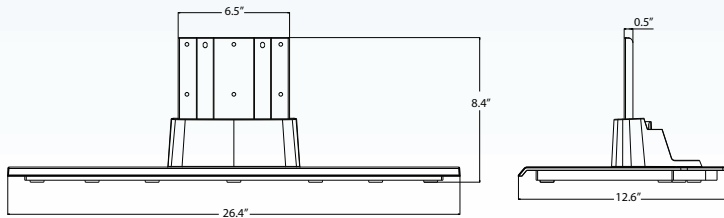

DIMENSIONS

HIDDEN SPEAKERS SP0000K (optional)

M4714C-BA

OPTIONAL STAND ST4710K

REAR JACK PANEL

SPECIFICATIONS

PANEL

LCD Panel Type	47"
Display Area	46.9" diagonal
Aspect Ratio	16 : 9
Native Resolution	1920 x 1080
Pixels (H x V x 3)	6,220,800
Brightness	500cd/m2
Contrast Ratio	3,000:1 (DCR)
Viewing Angle (H x V)	178 x 178
Color Depth	1.07 Billion
Response Time	9 ms (G to G)
Surface Treatment	Hard Coating (3H) Anti-glare
MTBF	50,000 Hr. (Minimum) Portrait & Landscape
Super IPS	Yes