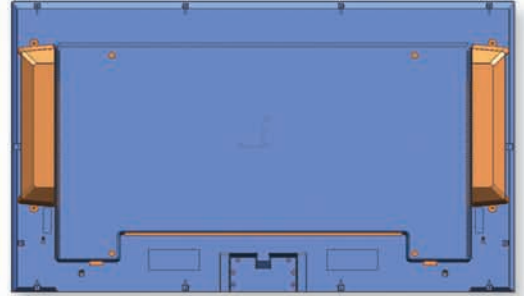

ADJUST SET ID AND CHECK SERIAL NUMBER AND SOFTWARE VERSION

ACCESSORIES

HIDDEN SPEAKERS SP0000K (optional)

Dimensions (WxHxD)
2.9" x 13.7" x 2.2"

Weight
0.80 lbs. each
10 Watts

Stand **ST4710K** (optional)
(fits M4714C-BA)

DIMENSIONS

HIDDEN SPEAKERS SP0000K (optional)

M4714C-BA

OPTIONAL STAND ST4710K

REAR JACK PANEL

SPECIFICATIONS

PANEL

LCD Panel Type	47"
Display Area	46.9" diagonal
Aspect Ratio	16 : 9
Native Resolution	1920 x 1080
Pixels (H x V x 3)	6,220,800
Brightness	500cd/m2
Contrast Ratio	3,000:1 (DCR)
Viewing Angle (H x V)	178 x 178
Color Depth	1.07 Billion
Response Time	9 ms (G to G)
Surface Treatment	Hard Coating (3H) Anti-glare
MTBF	50,000 Hr. (Minimum) Portrait & Landscape
Super IPS	Yes