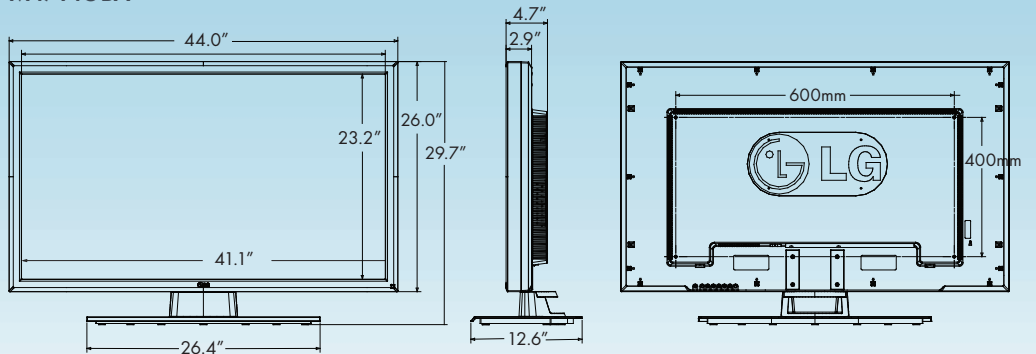

ADJUST SET ID AND CHECK SERIAL NUMBER AND SOFTWARE VERSION

ACCESSORIES

HIDDEN SPEAKERS SP0000K (optional)

Dimensions (WxHxD)
2.9" x 13.7" x 2.2"

Weight
0.80 lbs. each
10 Watts

Stand **ST4710K** (optional)
(fits M4714C-BA)

DIMENSIONS

HIDDEN SPEAKERS SP0000K (optional)

M4714C-BA

OPTIONAL STAND ST4710K

REAR JACK PANEL

SPECIFICATIONS

PANEL

LCD Panel Type	47"
Display Area	46.9" diagonal
Aspect Ratio	16 : 9
Native Resolution	1920 x 1080
Pixels (H x V x 3)	6,220,800
Brightness	500cd/m2
Contrast Ratio	3,000:1 (DCR)
Viewing Angle (H x V)	178 x 178
Color Depth	1.07 Billion
Response Time	9 ms (G to G)
Surface Treatment	Hard Coating (3H) Anti-glare
MTBF	50,000 Hr. (Minimum) Portrait & Landscape
Super IPS	Yes