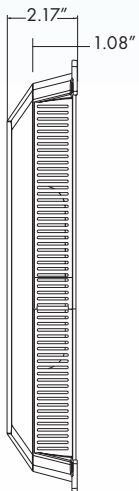

47" CLASS (46.9" DIAGONAL)

M4714C-BA

LCD
MONITOR

LCD Widescreen Full HD Capable Monitor

NEW! FULL HD NATIVE DISPLAY RESOLUTION
1920 x 1080

NARROW BEZEL
36mm (M4712C-BA)

CONVENIENT EXTERNAL SPEAKER-OUT
INFORMATION DISPLAY FOR SERIAL NUMBER

ADJUST SET ID AND CHECK SERIAL NUMBER AND SOFTWARE VERSION

ACCESSORIES

HIDDEN SPEAKERS SP0000K (optional)

Dimensions (WxHxD)
2.9" x 13.7" x 2.2"

Weight
0.80 lbs. each
10 Watts

Stand **ST4710K** (optional)
(fits M4714C-BA)

DIMENSIONS

HIDDEN SPEAKERS SP0000K (optional)

M4714C-BA

OPTIONAL STAND ST4710K

REAR JACK PANEL

SPECIFICATIONS

PANEL

LCD Panel Type	47"
Display Area	46.9" diagonal
Aspect Ratio	16 : 9
Native Resolution	1920 x 1080
Pixels (H x V x 3)	6,220,800
Brightness	500cd/m2
Contrast Ratio	3,000:1 (DCR)
Viewing Angle (H x V)	178 x 178
Color Depth	1.07 Billion
Response Time	9 ms (G to G)
Surface Treatment	Hard Coating (3H) Anti-glare
MTBF	50,000 Hr. (Minimum) Portrait & Landscape
Super IPS	Yes

CABINET

Monitor Dimensions (W×H×D)	44.0" x 26.0" x 4.7"
Monitor Weight (W×H×D)	63.5lbs
Monitor Dimensions w/opt. stand (W×H×D)	44.0" x 29.7" x 12.6"
Weight w/opt. stand	72.4 lbs
Weight w/opt. stand and opt. speakers	75.5 lbs
Packaging (W×H×D)	46.7" x 29.8" x 12.4"
Weight with Packaging	75.2 lbs
Color	Black
VESA™ Standard Mount Interface	600mm x 400mm (M6 screw)