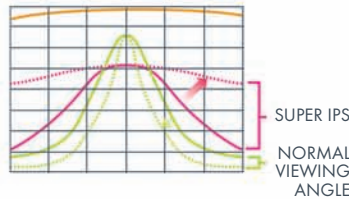

VIEWING ANGLE and LIFE EXPECTANCY
Enhanced in Portrait Mode

SPLIT ZOOM (self video wall)
Up to 5 x 5 matrix - adjusts for bezel width

HIGH BRIGHTNESS
500 cd/m²

CONTRAST RATIO
3000:1 (DCR)

 BACKLIGHT CONTROL

www.LGcommercial.com

LG
Life's Good

SUPER IPS

Technology that delivers ultra-wide viewing angles. Ideal for situations where screens are positioned at different angles.

FEATURES

SPLIT ZOOM SELF VIDEO WALL

Display digital signage content to multiple screens by linking displays using a 15-pin D-Sub signal cable