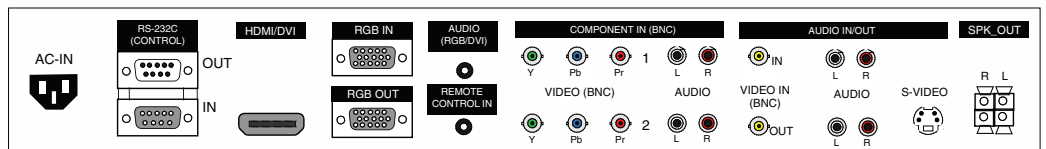

DIMENSIONS

HIDDEN SPEAKERS SP0000K (optional)

M4714C-BA

OPTIONAL STAND ST4710K

REAR JACK PANEL

SPECIFICATIONS

PANEL

LCD Panel Type	47"
Display Area	46.9" diagonal
Aspect Ratio	16 : 9
Native Resolution	1920 x 1080
Pixels (H x V x 3)	6,220,800
Brightness	500cd/m2
Contrast Ratio	3,000:1 (DCR)
Viewing Angle (H x V)	178 x 178
Color Depth	1.07 Billion
Response Time	9 ms (G to G)
Surface Treatment	Hard Coating (3H) Anti-glare
MTBF	50,000 Hr. (Minimum) Portrait & Landscape
Super IPS	Yes