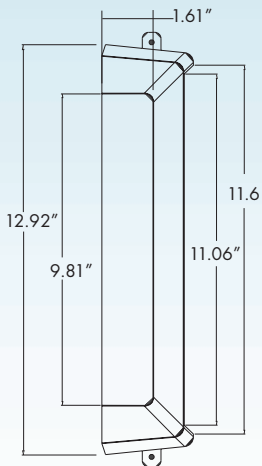

DIMENSIONS

HIDDEN SPEAKERS SP0000K (optional)