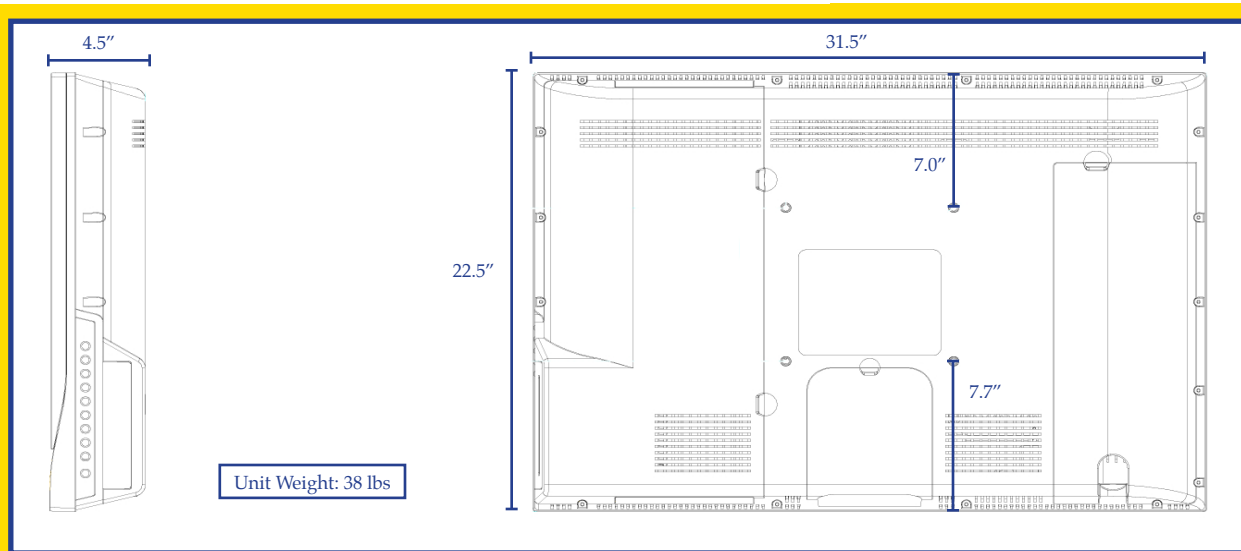

Player controls accessible via digital pillow speaker

Connects internal to TV and is self powered via 44pin Cable (Supplied with each)

Jack Pack Layout