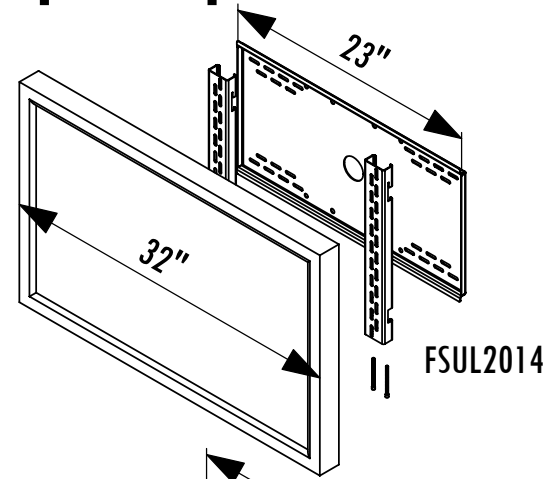

FSUL Series Dimensions

Universal Flat Screen Landscape Adaptors

Model	Mounts to Boss Patterns	Overall Monitor Width
FSUL2014	20"Wx14"H (508mm x 356mm)	24"W-32"W
FSUL2720	27"Wx20"H (686mm x 508mm)	32"W-40"W
FSUL3520	35"Wx20"H (889mm x 508mm)	40"W+

Rail for FSUL2014

FSUL2014 Mounting Plate
20" Max. Btw. Rails

Rail for
FSUL2720 & FSUL3520

FSUL2720 Mounting Plate
27" Max. Btw. Rails

FSUL3520 Mounting Plate
35" Max. Btw. Rails

FSUL2014

FSUL2720

FSUL3520