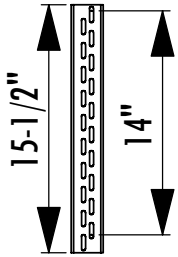

FSUL Series Dimensions

Universal Flat Screen Landscape Adaptors

Model	Mounts to Boss Patterns	Overall Monitor Width
FSUL2014	20"Wx14"H (508mm x 356mm)	24"W-32"W
FSUL2720	27"Wx20"H (686mm x 508mm)	32"W-40"W
FSUL3520	35"Wx20"H (889mm x 508mm)	40"W+

Rail for FSUL2014

FSUL2014 Mounting Plate
20" Max. Btw. Rails

Rail for
FSUL2720 & FSUL3520

FSUL2720 Mounting Plate
27" Max. Btw. Rails

FSUL3520 Mounting Plate
35" Max. Btw. Rails

FSUL2014

FSUL2720

FSUL3520