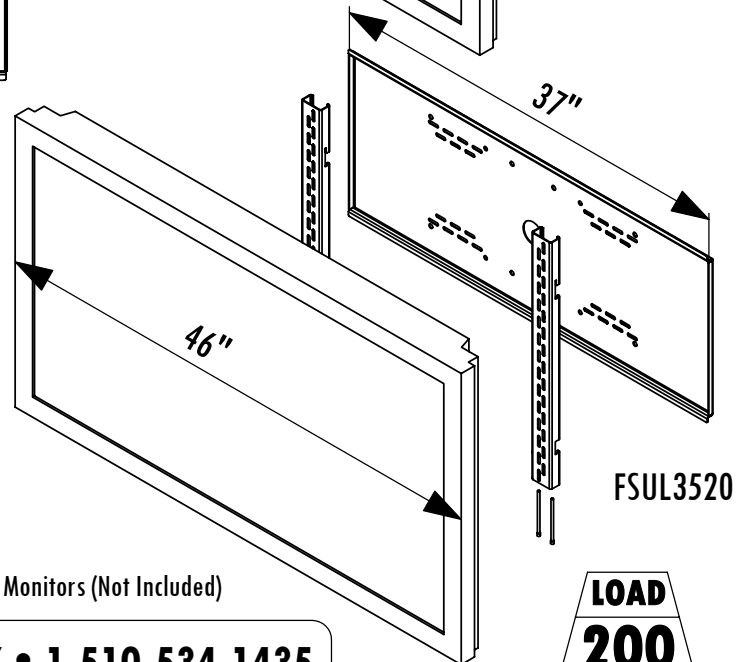

FSUL Series Dimensions

Universal Flat Screen Landscape Adaptors

Model	Mounts to Boss Patterns	Overall Monitor Width
FSUL2014	20"Wx14"H (508mm x 356mm)	24"W-32"W
FSUL2720	27"Wx20"H (686mm x 508mm)	32"W-40"W
FSUL3520	35"Wx20"H (889mm x 508mm)	40"W+

Rail for FSUL2014

FSUL2014 Mounting Plate
20" Max. Btw. Rails

Rail for
FSUL2720 & FSUL3520

FSUL2720 Mounting Plate
27" Max. Btw. Rails

FSUL3520 Mounting Plate
35" Max. Btw. Rails

FSUL2014

FSUL2720

FSUL3520