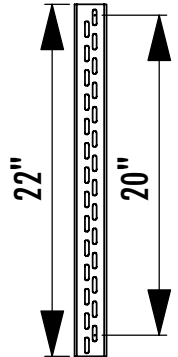

FSUL Series Dimensions

Universal Flat Screen Landscape Adaptors

Model	Mounts to Boss Patterns	Overall Monitor Width
FSUL2014	20"Wx14"H (508mm x 356mm)	24"W-32"W
FSUL2720	27"Wx20"H (686mm x 508mm)	32"W-40"W
FSUL3520	35"Wx20"H (889mm x 508mm)	40"W+

Rail for FSUL2014

FSUL2014 Mounting Plate
20" Max. Btw. Rails

Rail for
FSUL2720 & FSUL3520

FSUL2720 Mounting Plate
27" Max. Btw. Rails

FSUL3520 Mounting Plate
35" Max. Btw. Rails

FSUL2014

FSUL2720

FSUL3520