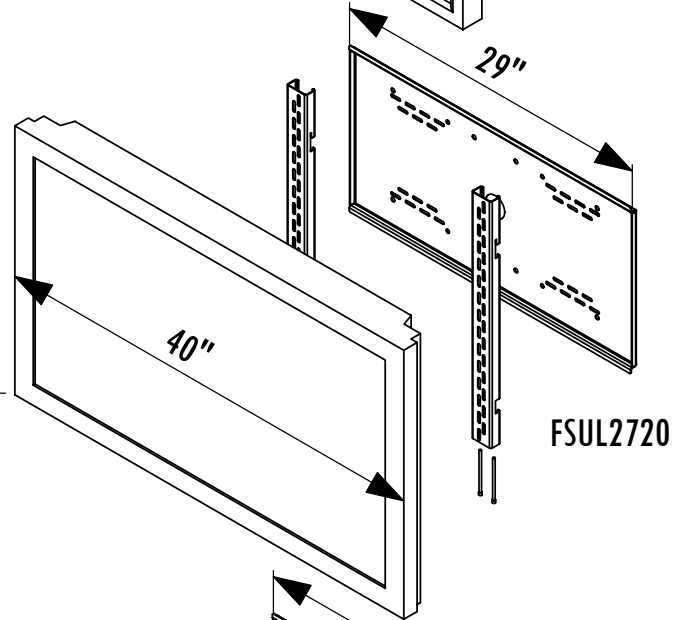

FSUL Series Dimensions

Universal Flat Screen Landscape Adaptors

Model	Mounts to Boss Patterns	Overall Monitor Width
FSUL2014	20"Wx14"H (508mm x 356mm)	24"W-32"W
FSUL2720	27"Wx20"H (686mm x 508mm)	32"W-40"W
FSUL3520	35"Wx20"H (889mm x 508mm)	40"W+

Rail for FSUL2014

FSUL2014 Mounting Plate
20" Max. Btw. Rails

Rail for
FSUL2720 & FSUL3520

FSUL2720 Mounting Plate
27" Max. Btw. Rails

FSUL3520 Mounting Plate
35" Max. Btw. Rails

FSUL2014

FSUL2720

FSUL3520