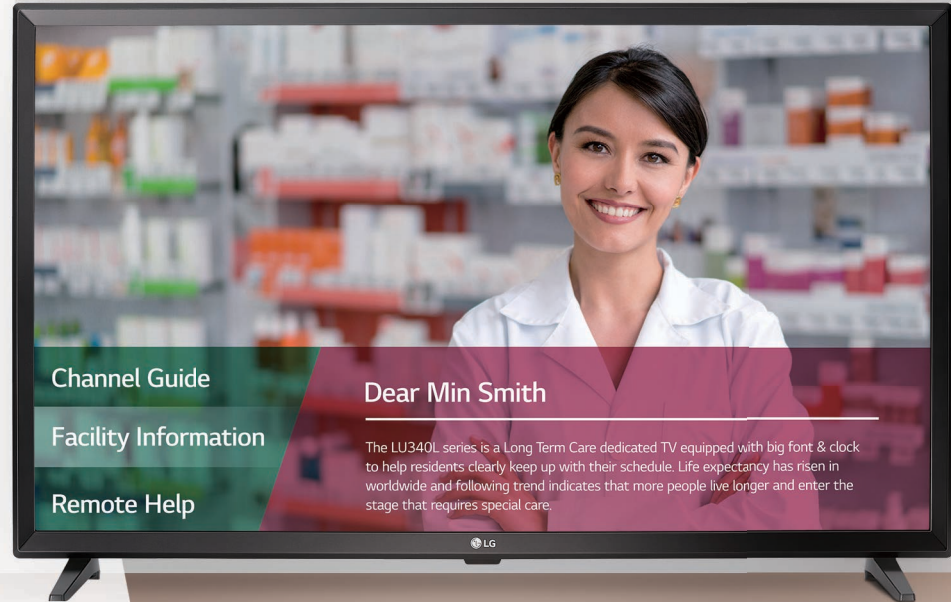

* Actual In-screen image may be different.

Long Term Care Dedicated TV with Special Features

LU340L

The LU340L series is created specifically for Long Term Care environments. Equipped with a large display font and large clock to enhance the ease of use for facility guests, these commercial-grade TVs are designed to provide the unique professional services in LTC facilities.