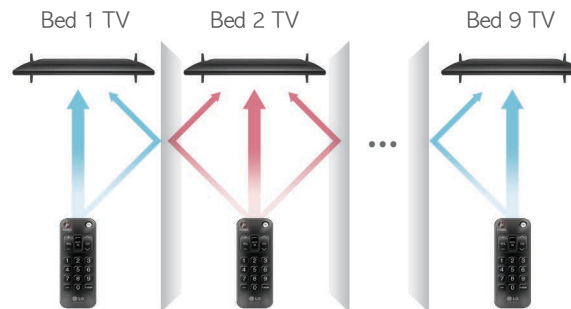

* Actual In-screen image may be different.

Long Term Care Dedicated TV with Special Features

LU340L

The LU340L series is created specifically for Long Term Care environments. Equipped with a large display font and large clock to enhance the ease of use for facility guests, these commercial-grade TVs are designed to provide the unique professional services in LTC facilities.

Long Term Care Dedicated TV with Special Features

LU340L

Long Term Care Dedicated Feature

Large Font (volume, channel)

- Easy to find and recognize large channel/volume font size

Volume Font Enlargement

* Actual In-screen image may be different.

Multi-IR to pair one TV with one remote

- Use each remote controller without interference via Multi IR in a hospital room
- Set and map between TV and Simple Remote Control (available to set up to 9 beds)