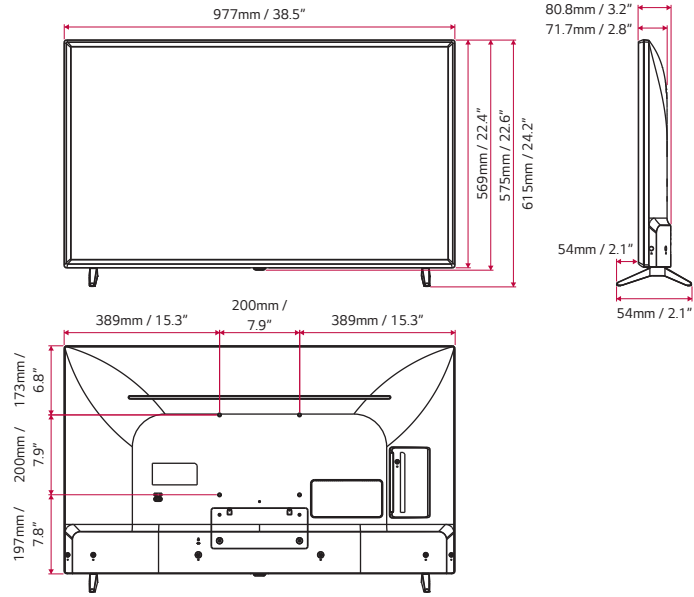

Dimensions

43" Class (42.5" diagonal)