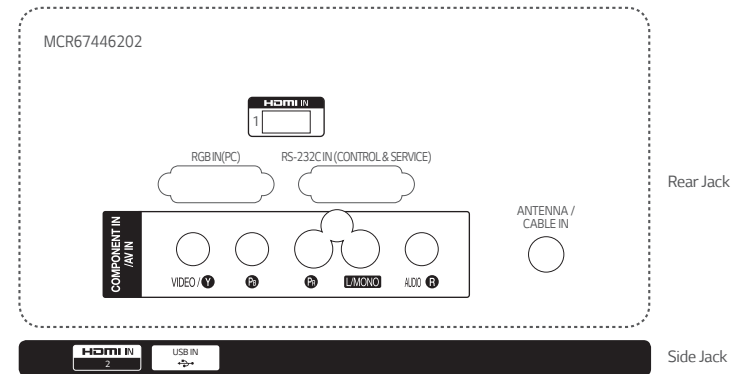

Public Display Mode (Min/Max volume setting)

To avoid unexpected volume change in public space, you can set and control the Max/Min volume of TV.

Dimensions

43" Class (42.5" diagonal)

32" Class (31.5" diagonal)

Connectivity

43" Class (42.5" diagonal)

32" Class (31.5" diagonal)

* Dimensions & Jack Panels (Rear/Side) may differ from the above image, so please reach LG salesteam to ensure before order.

Specifications