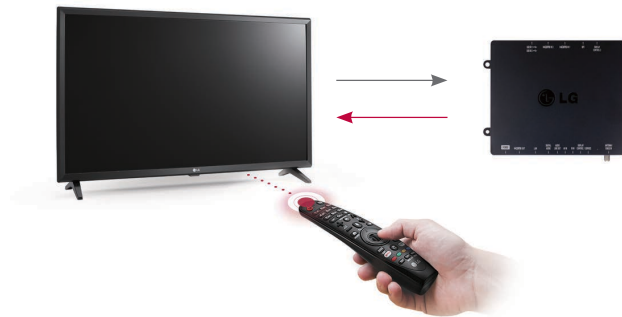

Long Term Care Dedicated TV with Special Features

LU340L

Effective TV Management

USB Auto Playback

various media (video, music and images) in playlists you choose without PC or any installation.

IR Out

Using the interactive set-top-box, all LG TVs can be controlled with a single remote.