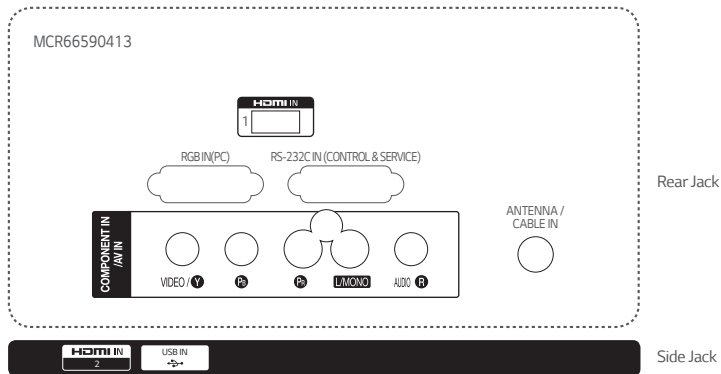

Public Display Mode (Min/Max volume setting)

To avoid unexpected volume change in public space, you can set and control the Max/Min volume of TV.

Dimensions

43" Class (42.5" diagonal)

32" Class (31.5" diagonal)

Connectivity

43" Class (42.5" diagonal)

32" Class (31.5" diagonal)

* Dimensions & Jack Panels (Rear/Side) may differ from the above image, so please reach LG salesteam to ensure before order.

Specifications