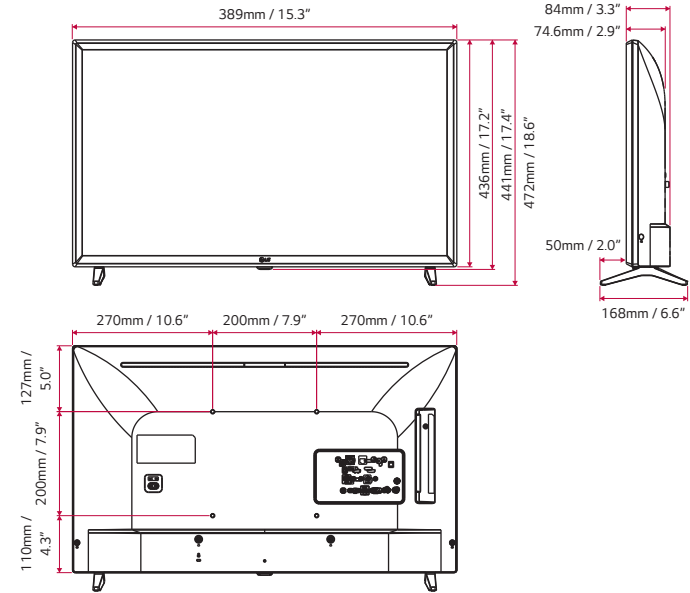

Connectivity

43" Class (42.5" diagonal)

32" Class (31.5" diagonal)

* Dimensions & Jack Panels (Rear/Side) may differ from the above image, so please reach LG salesteam to ensure before order.

Specifications