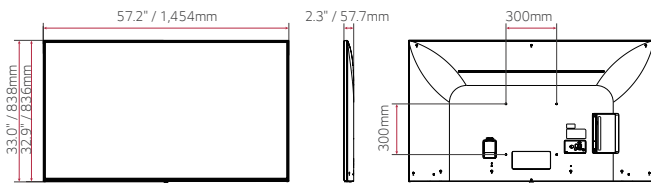

DIMENSIONS

65"