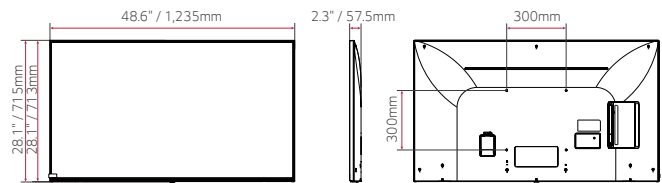

PRODUCT INFORMATION

* 65 inch

UR772M Series

Design	Stand Type	No Stand
Display	Inch	65" / 55"
	Resolution	3840 × 2160 (UHD)
	Category	Pro:Centric Smart
Broadcasting System	Digital	ATSC, Clear QAM, Analog NTSC
	Analog	NTSC
Solution	Pro:Centric (Smart, Cloud, Direct, V), Quick Menu	

DIMENSIONS

65"

55"

CONNECTIVITY

Rear

Side

* Dimensions & Jack Panels may differ from the above image, so please contact LG sales team to verify before ordering.