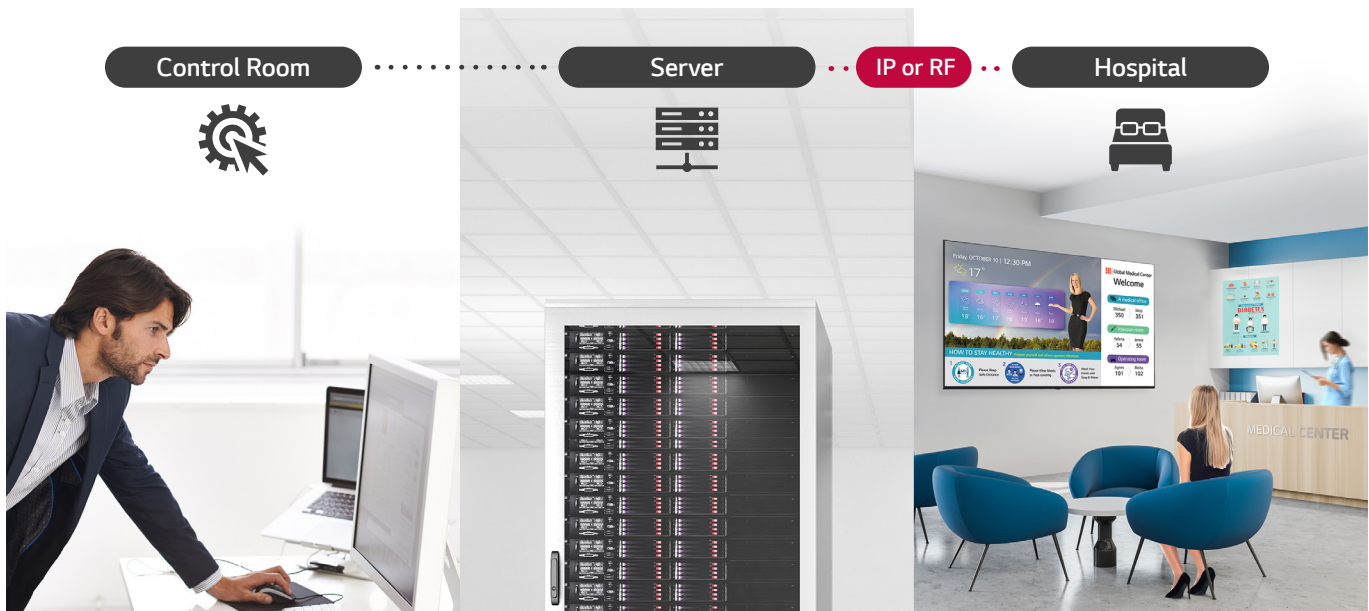

* Pillow speaker is not provided by LG. (sold separately)

Nurse Call System Ready

The nurse call system found on a pillow speaker allows patients to conveniently notify hospital staff in the event of an urgent need or emergency.

UL Hospital Grade Listed

The UR772M series is designed for healthcare and hospital environments and meets UL safety requirements.

Group Telemedicine Ready

The UR772M series NanoCell Hospital TV is ready for web-based telemedicine. SI can develop and deploy their web applications without additional video conferencing equipment for 1:1 or 2:1 remote meetings. Camera* angle and zoom control during a session are also possible.

* Supporting camera : Logitech C310, MS lifecam HD-3000

** The feature above requires a separate web application.

SMART MANAGEMENT

Pro:Centric Hospital Management Solution

LG's Pro:Centric Direct is a robust hospital content management solution that offers simple editing tools and provides IP network-based remote management and service capabilities. Pro:Centric Direct enables users to edit their interface easily by providing a customized interface and efficient management of all TVs in the hospital.