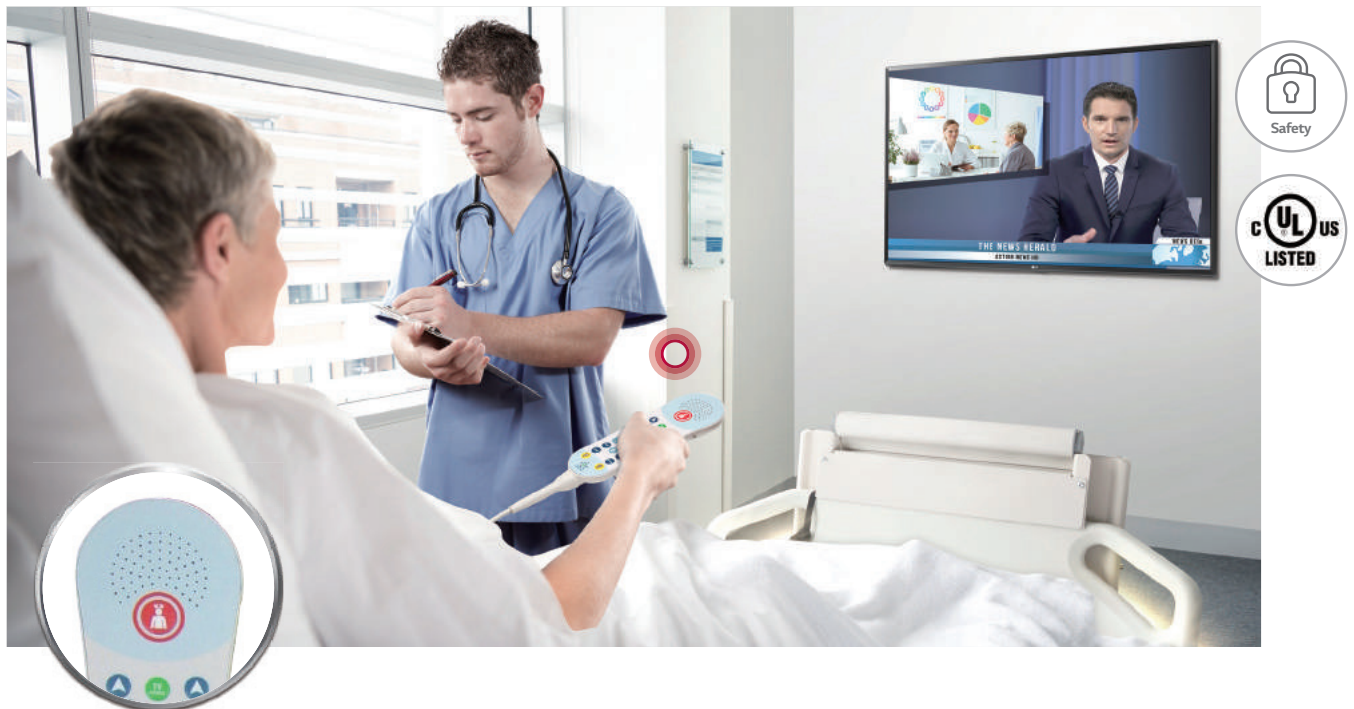

* Conventional refers to LG's UHD TVs without NanoCell technology.

** Image simulated.

Nano Bezel Adds Sophisticated Ambiance

The sleek, minimal Nano Bezel surround is designed to reduce distractions and blend elegantly into existing interiors for a more immersive viewing experience.

HOSPITAL-FOCUSED FUNCTIONS

Pillow Speaker Ready

The UR772M NanoCell hospital TV is equipped with a compatible pillow speaker* interface, giving patients the ability to control the TV sound and video from their bed.

* Pillow speaker is not provided by LG. (sold separately)

Nurse Call System Ready

The nurse call system found on a pillow speaker allows patients to conveniently notify hospital staff in the event of an urgent need or emergency.

* Supporting camera : Logitech C310, MS lifecam HD-3000

** The feature above requires a separate web application.

SMART MANAGEMENT

Pro:Centric Hospital Management Solution

LG's Pro:Centric Direct is a robust hospital content management solution that offers simple editing tools and provides IP network-based remote management and service capabilities. Pro:Centric Direct enables users to edit their interface easily by providing a customized interface and efficient management of all TVs in the hospital.