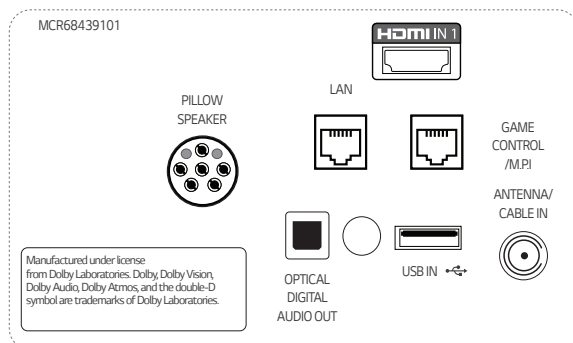

DIMENSIONS

65"

55"

CONNECTIVITY

Rear

Side

* Dimensions & Jack Panels may differ from the above image, so please contact LG sales team to verify before ordering.

MODEL		65UR772M0UB	55UR772M0UB
DISPLAY	Diagonal Size	65"	55"
	Resolution	3840 x 2160 (UHD)	3840 x 2160 (UHD)
	Backlight Unit Type	Edge	Edge
	NanoCell Display	Yes	Yes
	Brightness	330 nits	330 nits
	Dynamic Contrast Ratio (Dynamic MCI (Hz))	1,000,000:1	1,000,000:1
	Static (Panel) Contrast Ratio	1200:1	5000:1
	Response Time (G to G)	8 ms	14 ms
	Refresh Rate	60Hz	60Hz
VIDEO	Life Span	30,000 Hours	30,000 Hours
	HDR 10 Pro	Yes	Yes
AUDIO	HDR HLG	Yes	Yes
	Speaker (Sound Output)	10W + 10W	10W + 10W
	Speaker System	2.0 ch	2.0 ch
	AI Sound	Yes	Yes
	One-Touch Sound Tuning	Yes (Ready)	Yes (Ready)
BROADCASTING SYSTEM	LG Sound Sync	Yes (Required Bluetooth)	Yes (Required Bluetooth)
	Digital (Terrestrial, Cable, Satellite)	ATSC, Clear QAM	ATSC, Clear QAM
	Analog	NTSC	NTSC
HOSPITALITY	Global IPTV Support	Yes	Yes
	Data Streaming (IP & RF)	Yes	Yes
	HCAP	GEM / HTML5	GEM / HTML5
	IP Return Path	Yes	Yes
	Multicast / Unicast Ready	Yes / Yes	Yes / Yes
	webRTC (Real Time Communication)	Yes	Yes
	Pro:Centric™ Cloud (Version)	Yes (1.0)	Yes (1.0)
	Pro:Centric Direct (Version)	Yes (4.5)	Yes (4.5)
	Pro:Centric Application (version)	Yes (PCA3.8)	Yes (PCA3.8)
	PCS500R	Yes	Yes
	PCS400R	Yes	Yes
	Quick Menu Version	Yes (5.0)	Yes (5.0)
	Pro:Idiom® (S/W Type)	Yes	Yes
	Pro:Idiom (Mobile, Lite)	Yes	Yes
SMART FEATURES	webOS Version	webOS 6.0	webOS 6.0
	Smart Home (Launcher Bar)	Yes	Yes
	Gallery Mode	Yes	Yes
	Web Browser	Yes	Yes
	Pre-loaded Apps	Yes	Yes
	SDP Server Compatible	Yes	Yes
	Magic Remote Compatible	Yes (MR18HA)	Yes (MR18HA)
	SW Clock (World Clock / Alarm)	Yes	Yes
	Soft AP	Yes	Yes
	WiFi (Version)	Yes (802.11ac)	Yes (802.11ac)
	Screen Share (Miracast)	Yes	Yes
	Smart Share (DLNA)	Yes	Yes
	LG TV Plus App	Yes	Yes
	DIAL	Yes	Yes
	Bluetooth Sound Sync	Yes	Yes
	Mobile Connection Overlay	Yes	Yes
	HDMI-ARC	Yes (HDMI 2)	Yes (HDMI 2)
	Voice Recogion (Standalone/ Solution)	Yes	Yes
	IoT	Yes	Yes
OTHER FEATURES	EzManager	Yes	Yes
	USB Data Cloning	Yes	Yes
	Wake on RF	Yes	Yes
	WOL	Yes	Yes
	Diagnostics	Yes (IP Remote)	Yes (IP Remote)
	IR Signal from Receiver (Logic Low Pulses)	MPI	MPI
	IR Signal from Receiver (Logic High Pulses)	RS-232C	RS-232C
HTNG-CEC	Yes (1.4)	Yes (1.4)	