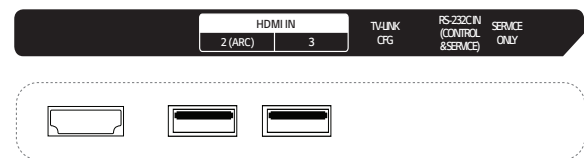

DIMENSIONS

65"

55"

CONNECTIVITY

Rear

Side

* Dimensions & Jack Panels may differ from the above image, so please contact LG sales team to verify before ordering.

MODEL		65UR772M0UB	55UR772M0UB
DISPLAY	Diagonal Size	65"	55"
	Resolution	3840 x 2160 (UHD)	3840 x 2160 (UHD)
	Backlight Unit Type	Edge	Edge
	NanoCell Display	Yes	Yes
	Brightness	330 nits	330 nits
	Dynamic Contrast Ratio (Dynamic MCI (Hz))	1,000,000:1	1,000,000:1
	Static (Panel) Contrast Ratio	1200:1	5000:1
	Response Time (G to G)	8 ms	14 ms
	Refresh Rate	60Hz	60Hz
VIDEO	Life Span	30,000 Hours	30,000 Hours
	HDR 10 Pro	Yes	Yes
AUDIO	HDR HLG	Yes	Yes
	Speaker (Sound Output)	10W + 10W	10W + 10W
	Speaker System	2.0 ch	2.0 ch
	AI Sound	Yes	Yes
	One-Touch Sound Tuning	Yes (Ready)	Yes (Ready)
BROADCASTING SYSTEM	LG Sound Sync	Yes (Required Bluetooth)	Yes (Required Bluetooth)
	Digital (Terrestrial, Cable, Satellite)	ATSC, Clear QAM	ATSC, Clear QAM
	Analog	NTSC	NTSC
HOSPITALITY	Global IPTV Support	Yes	Yes
	Data Streaming (IP & RF)	Yes	Yes
	HCAP	GEM / HTML5	GEM / HTML5
	IP Return Path	Yes	Yes
	Multicast / Unicast Ready	Yes / Yes	Yes / Yes
	webRTC (Real Time Communication)	Yes	Yes
	Pro:Centric™ Cloud (Version)	Yes (1.0)	Yes (1.0)
	Pro:Centric Direct (Version)	Yes (4.5)	Yes (4.5)
	Pro:Centric Application (version)	Yes (PCA3.8)	Yes (PCA3.8)
	PCS500R	Yes	Yes
	PCS400R	Yes	Yes
	Quick Menu Version	Yes (5.0)	Yes (5.0)
	Pro:Idiom® (S/W Type)	Yes	Yes
	Pro:Idiom (Mobile, Lite)	Yes	Yes
SMART FEATURES	webOS Version	webOS 6.0	webOS 6.0
	Smart Home (Launcher Bar)	Yes	Yes
	Gallery Mode	Yes	Yes
	Web Browser	Yes	Yes
	Pre-loaded Apps	Yes	Yes
	SDP Server Compatible	Yes	Yes
	Magic Remote Compatible	Yes (MR18HA)	Yes (MR18HA)
	SW Clock (World Clock / Alarm)	Yes	Yes
	Soft AP	Yes	Yes
	WiFi (Version)	Yes (802.11ac)	Yes (802.11ac)
	Screen Share (Miracast)	Yes	Yes
	Smart Share (DLNA)	Yes	Yes
	LG TV Plus App	Yes	Yes
	DIAL	Yes	Yes
	Bluetooth Sound Sync	Yes	Yes
	Mobile Connection Overlay	Yes	Yes
	HDMI-ARC	Yes (HDMI 2)	Yes (HDMI 2)
	Voice Recogion (Standalone/ Solution)	Yes	Yes
	IoT	Yes	Yes
OTHER FEATURES	EzManager	Yes	Yes
	USB Data Cloning	Yes	Yes
	Wake on RF	Yes	Yes
	WOL	Yes	Yes
	Diagnostics	Yes (IP Remote)	Yes (IP Remote)
	IR Signal from Receiver (Logic Low Pulses)	MPI	MPI
	IR Signal from Receiver (Logic High Pulses)	RS-232C	RS-232C
HTNG-CEC	Yes (1.4)	Yes (1.4)	