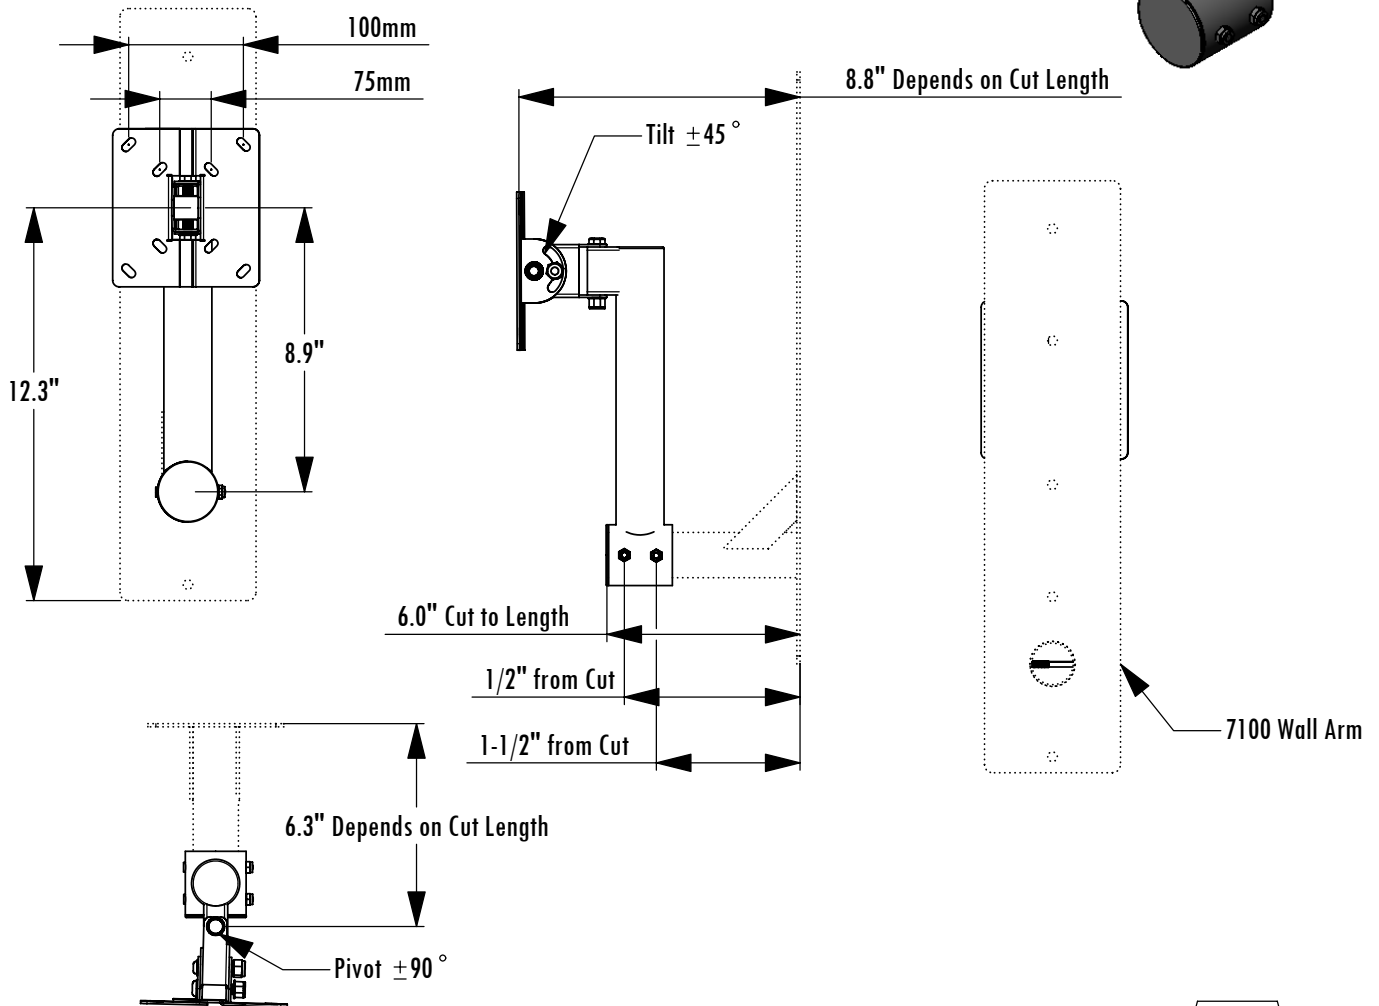

CKLC100CRT71 Dimensions

Conversion from 7100 or 9000 Series CRT TV Mount
to
75mm or 100mm Mounting Pattern Flat Screen

Model	Load Limit (lbs.)	Tilt	Pivot	Mounts to Boss Patterns	Ship. Wt. (lbs.)
CKLC100CRT71	50	$\pm 45^\circ$	$\pm 90^\circ$	75mm & 100mm	4