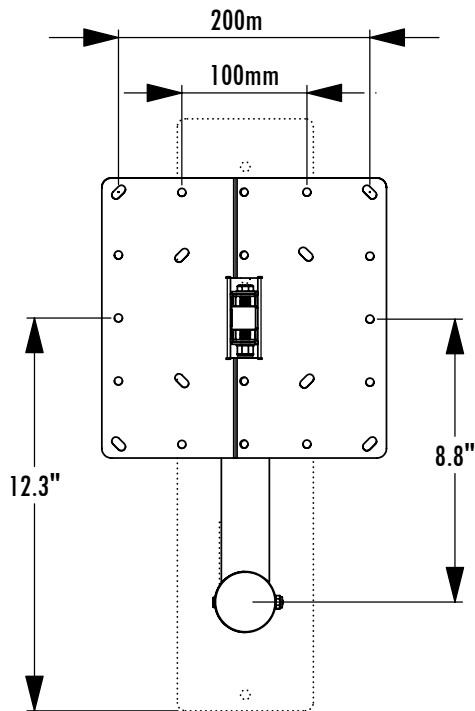

CKLC200CRT71 Dimensions

Conversion from 7100 or 9000 Series CRT TV Mount
to
100mm or 200mm Mounting Pattern Flat Screen

Model	Load limit (lbs.)	Tilt	Pivot	Mounts to Boss Patterns	Ship. Wt. (lbs.)
CKLC200CRT71	50	$\pm 45^\circ$	$\pm 90^\circ$	100mm & 200mm	5