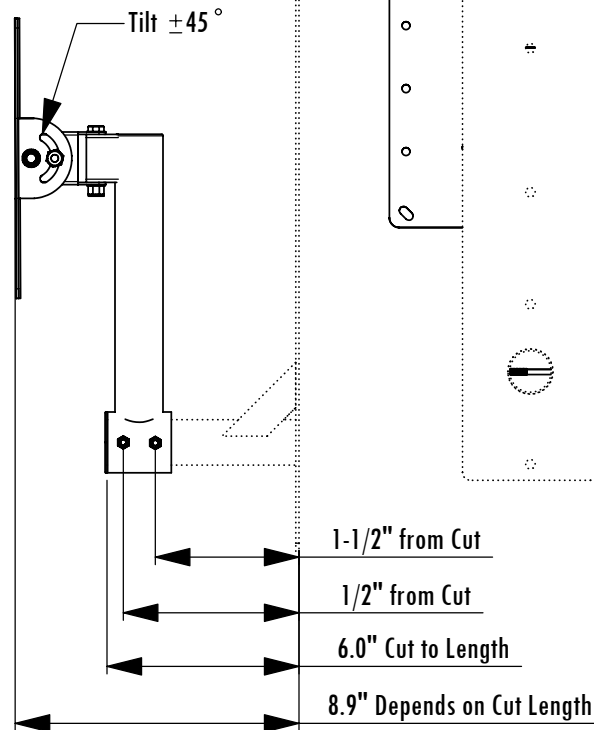

CKLC200CRT71 Dimensions

Conversion from 7100 or 9000 Series CRT TV Mount
to
100mm or 200mm Mounting Pattern Flat Screen

Model	Load limit (lbs.)	Tilt	Pivot	Mounts to Boss Patterns	Ship. Wt. (lbs.)
CKLC200CRT71	50	$\pm 45^\circ$	$\pm 90^\circ$	100mm & 200mm	5