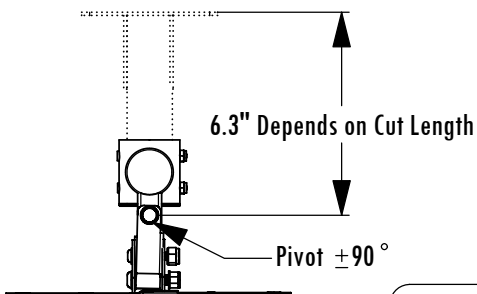

CKLC200CRT71 Dimensions

Conversion from 7100 or 9000 Series CRT TV Mount
to
100mm or 200mm Mounting Pattern Flat Screen

Model	Load limit (lbs.)	Tilt	Pivot	Mounts to Boss Patterns	Ship. Wt. (lbs.)
CKLC200CRT71	50	$\pm 45^\circ$	$\pm 90^\circ$	100mm & 200mm	5