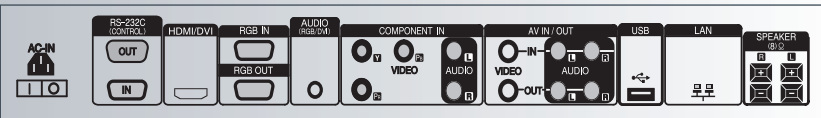

Rear Jack Pack Panel

SPECIFICATIONS

PANEL	
LCD Panel Type	32" class
Display Area	31.5" diagonal
Aspect Ratio	16:9
Native Resolution	1366 x 768 (WXGA)
Pixels (H x V x 3)	3,147,264
Brightness	450 cd/m²
Contrast Ratio	3,000:1 (Typ.), 20,000:1 (DCR)
Color Gamut	72%
T_{ni}	75 °C
Viewing Angle	178°/178°
Color Depth	16.7 Million
Response Time	6.5ms (G to G)
Surface Treatment	Hard Coating (3H), Anti-glare
Lifetime	50,000 Hr., Portrait & Landscape
VIDEO	
Max Input Resolution	1600 X 1200 @ 60Hz (RGB) 1920 X 1080 @ 60Hz (HDMI/DVI)
Recommended Resolution	1360 X 768 @ 60Hz (RGB, HDMI/DVI)
H-Scanning Frequency	30 ~ 83kHz (RGB, HDMI/DVI)
V-Scanning Frequency	56~75 Hz (RGB), 60 Hz (HDMI/DVI)
Pixel Frequency	162 MHz (RGB), 148.5 MHz (HDMI/DVI)
Sync Compatibility	Separate/Composite/Digital
Video Input	RGB, HDMI/DVI
Picture mode	Vivid/Standard/Cinema/Sports/Game/Expert1/Expert2
Color temperature	Warm/Medium/Cool
REAR INPUTS/OUTPUTS	
Component Video	Yes, 1 Hi-Res
PC Input via 15-Pin Sub "D"	Yes, 1/1
Composite Video Input/Output	Yes, 1/1
Audio Output	Yes
Audio Inputs	Yes, 2 Plus PC Sound

HDTV Formats	Component: 720p/1080i HDMI: 720p/1080i/1080p
HDMI/DVI with HDCP	Yes
RS-232C Input/Output	1/1, Female-to-Female Crossed Type
RJ-45	Yes
USB	Yes
External Speaker Out	Yes

AUDIO	
Auto Volume	Yes
Balance	Yes
Audio Power	20W (10W x 2)
Speaker On/off	Yes
Clear Voice II	Yes
Sound mode	Standard, Music, Cinema, Sports, Game

SPECIAL FEATURES	
NC2000 (Optional PC) compatible	Yes
Temperature Sensor	Yes
Split Zoom (Self Video Wall, 5 x 5 Max)	Yes, supports natural mode
Source Selection	HDMI/DVI/RGB/Component/AV, SuperSign (Option)

Display Control (RS-232C & Network, ez-Net Manager)	Single/Group WAN control, Scheduling Instant Messaging Self Diagnosis (temp, FAN, Lamp, Power Detect) Alarm Service through mailing Easy Tile mode setup S/W upgrade via Network, USB Playback

Brightness/Contrast/Backlight	Yes
Position/Size	Yes
Auto Conf/Phrase	Yes
Language	English/French/Spanish/Italian/German/Portuguese/Korean/Japanese/Chinese/Russian
ISM Method	Normal/White Wash/Orbiter/Inversion

Advanced	Color Temp, Dynamic Contrast, Dynamic Color, Noise Reduction, Gamma, Black Level, Film Mode
Time	Clock/On/off Timer/Sleep Timer/Auto off, Power on Delay

Information Display	Serial Number, MNT S/W Version, LAN S/W Version, IP Address, MAC Address

Input Label	Yes
Auto Power/Source Memory	Yes
Key Lock	Yes
DPM Select	Yes
Energy Saving	Yes, Level 1/Level 2/Level 3
Power Indicator On/Off	Yes
Logo Light On/Off	Yes
File Play with USB	Yes

POWER	
Power Supply	100-240V~, 50/60Hz
Power Type	Built-in Power
Power Switch	Yes
Power Consumption	Normal 100W DPMS Off 1W (RGB)/2W (HDMI) Power Off 0.5W
STANDARD (CERTIFICATIONS)	
Safety	UL/c-UL/CB scheme/TUV
EMC	FCC Class "A"/VCCI/C-tick/CE/KCC
Erp/Energy Star 5.0	Yes/Yes
RoHS Compliant	Yes
LIMITED WARRANTY	3 years (parts/labor)
UPC CODE	7 19192 18746 7