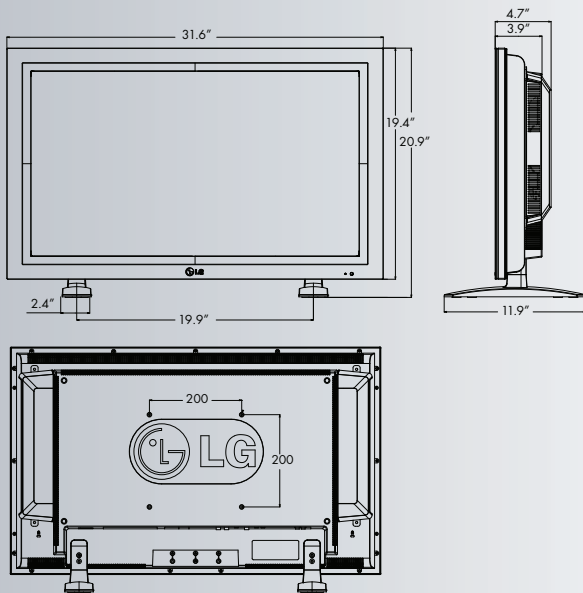

M3204CCBA 32" CLASS (31.5" DIAGONAL)

DIMENSIONS

Rear Jack Pack Panel