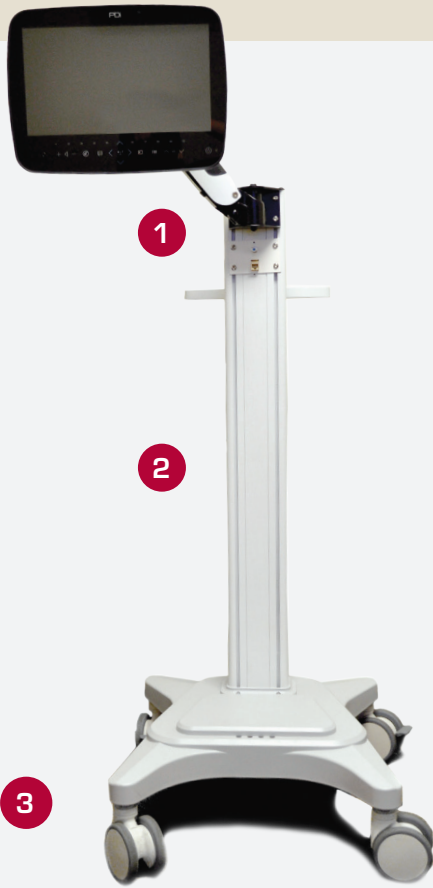

INTRODUCTORY OFFER

Mobile Cart for Patient Television

Display device available from PDi.

Do you need to engage patients and visitors in healthcare spaces?

Powered by PDi Communication Systems, Inc., this convenient, mobile entertainment system offers a cost-effective TV or TV-Tablet solution for small or temporary spaces. These carts accommodate persons in bed, wheelchairs, and sitting or standing in hallways.

- 1 48" tall, plus adjustable arm height and TV tilt**
- 2 Integrated low-voltage power and cables**
- 3 4" smooth gliding casters**

medTV[®]
powered by PDi

Supports 14" thru 19" medTV[®] low-voltage HDTV with Pro:Idiom[®] or medTAB[®] HDTV with built-in games and relaxation. **Ask about options for virtual telehealth visits.**

Product Benefits

- Small footprint, wheel base 19" x 22"
- Easy to move on carpet or hard flooring
- UL-Listed integrated power and cables
- Includes RG6 coax and RJ45 ENET ports
- Supports 13 lbs., 75mm/100mm VESA
- Few parts to assemble
- Easy to clean
- 2-year warranty