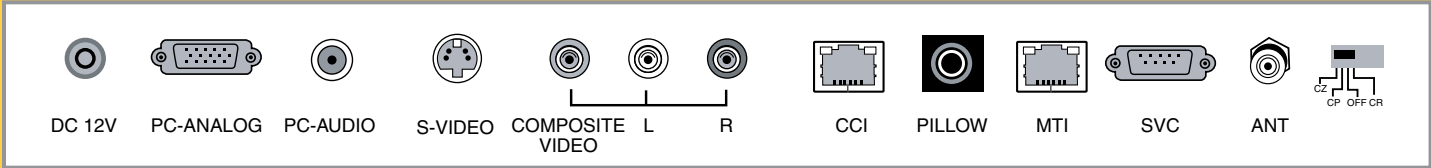

Inova 15

P15LCDC 15" LCD Television

Screen Size	15"
Aspect Ratio	4:3
Native Resolution	1024x768
Brightness	400cd/m2
Contrast Ratio	450:1
Viewing Angle	140° x 125°
Color Depth	16.7M
Lamp Life	50K Hours
Response Time	16ms

Video

NTSC Tuner	Air VHF/UHF Cable Std Cable HRC Cable IRC
ATSC Tuner	Air VHF/UHF Cable Std Cable HRC Cable IRC
Video	MPEG-2
Audio	AC-3

QAM in the clear	Cable Std Cable HRC Cable IRC
FM Tuner	88.1-107.9 MHzw
Supported Formats	1080i, 720p, 480p, 480i
Comb Filter	Yes, 2D Digital
ARC	4:3

Rear Inputs

DC Power	12VDC
RF	ATSC/NTSC/QAM in the Clear/FM Tuners
Pillow Speaker	3 conductor 1/4" Female
RS-232C	Service Port Only
PC Audio Input	3.5mm Stereo Female
PC RGB	15 pin D-Sub
CCI	8 pin RJ-45 Female
MTI	8 pin RJ-45 Female with Power
S-Video	Din, Female
Composite Video	RCA Female
Composite Audio/ Stereo	RCA Female

Cabinet

Color	Silver
Dimensions (W x H x D)	15.5" x 13.74" x 2.36"
Weight	8.4 lbs
Mounting	100mm x 100mm
Cleaning	Chemical Resistance to Withstand Cleaning with 25% Bleach in Water Solution

Power

Input	100V-240V 50/60HZ Converted to 12VDC input
Consumption	55W Max
Brown Out Protection	Yes
Regulatory	
UL/CUL	Yes
Healthcare Grade	
UL/6500 and UL60065	