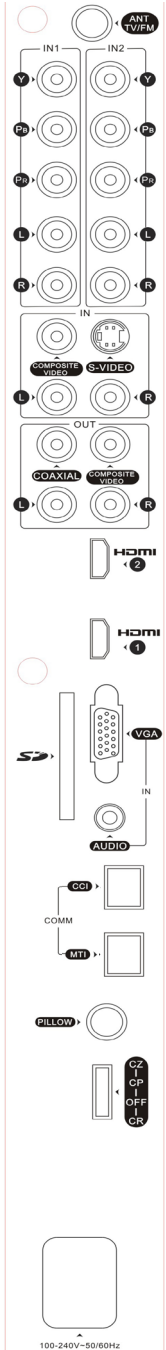

Jack Pack Layout