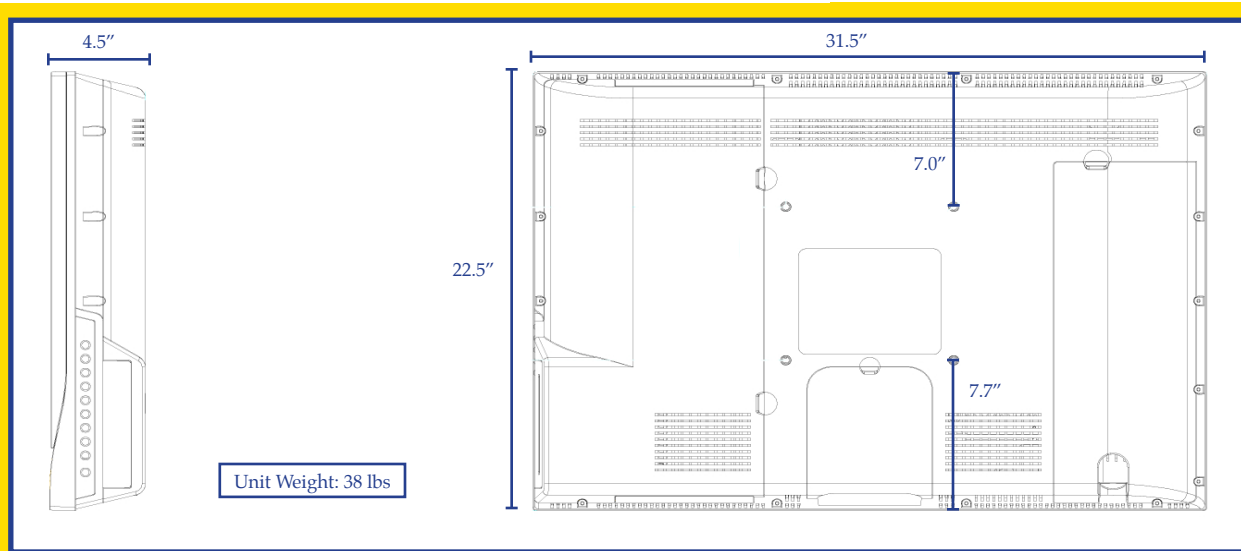

Player controls accessible via digital pillow speaker

Connects internal to TV and is self powered via 44pin Cable (Supplied with each)

Jack Pack Layout

Unit Weight: 38 lbs