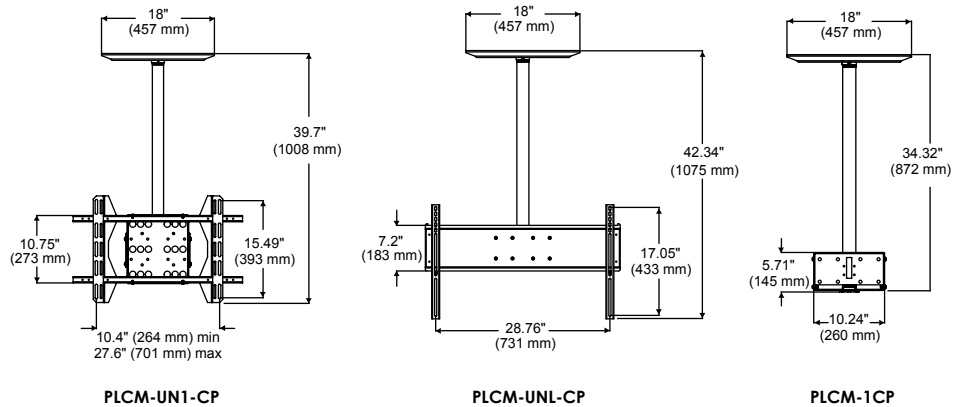

TECHNICAL DRAWINGS

For expanded product information and technical data visit www.peerlessmounts.com

CERTIFICATIONS

ACCESSORIES

ACC, CMJ, DCS, DCT Models:
Ceiling Plates ..... pg# 121-125

ADJ, EXT Models:
Ceiling Extensions ..... pg# 123

Model	Screen Size	Width	Height	Depth	Contents	Max Load	Ship Weight
PLCM-UNL-CP	32"-60" (81-152 cm)	30.75" (781 mm)	42.34" (1075 mm)	4.43" (112 mm)	Ceiling plate, adapter, column	200 lb (90 kg)	33.3 lb (15.1 kg)
PLCM-UNL	32"-60" (81-152 cm)	30.75" (781 mm)	41.54" (1055 mm)	4.43" (112 mm)	Adapter, column	200 lb (90 kg)	30.3 lb (13.74 kg)
PLCM-UN1-CP	32"-50" (81-127 cm)	27.6" (701 mm)	40" (1016 mm)	3.92" (99 mm)	Ceiling plate, adapter, column	125 lb (56 kg)	30.1 lb (13.6 kg)
PLCM-UN1	32"-50" (81-127 cm)	27.6" (701 mm)	38.91" (988 mm)	3.92" (99 mm)	Adapter, column	125 lb (56 kg)	27.4 lb (12.4 kg)
PLCM-1CP	Up to 71" (180 cm)	18" (457 mm)	34.59" (878 mm)	3.61" (91 mm)	Ceiling plate, column, base	225 lb (102 kg)	18.7 lb (8.4 kg)
PLCM-1	Up to 71" (180 cm)	10.24" (200 mm)	33.5" (850 mm)	3.25" (82 mm)	Column, base mount	225 lb (102 kg)	16 lb (7.2 kg)
PLCM-2	Up to 71" (180 cm)	10.24" (200 mm)	5.71" (145 mm)	3.25" (82 mm)	Base mount	225 lb (102 kg)	7.5 lb (3.4 kg)

To verify mount compatibility with any LCD, plasma or projector model use MountFinder™ at www.peerlessmounts.com

CLICK: www.peerlessmounts.com

CALL: 800.865.2112

FAX: 708.865.2941