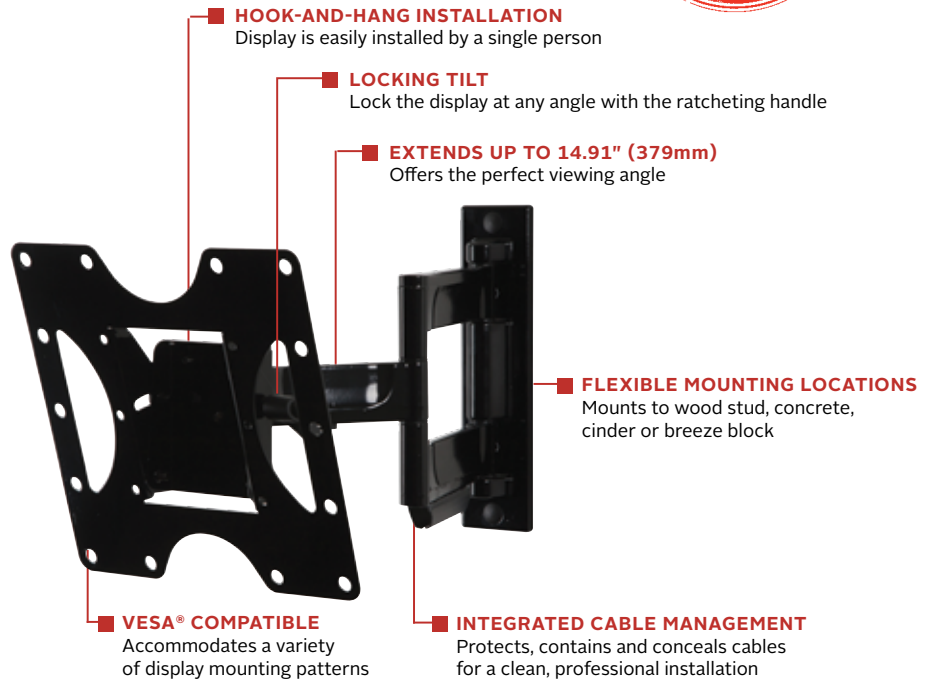

PA740

Display size
22"-40"

Max load
80lb (36kg)

PARAMOUNT™

Articulating Wall Mount

FOR 22" TO 40" DISPLAYS

The Paramount™ series wall mounts provide versatile and multi-functional features. With PA740, extend the display up to 14.91" (379mm) or fully-retract it to just 2.80" (71mm) from the wall for the perfect viewing angle. The Hook-and-Hang™ system offers easy, one-person installation of the display. A ratcheting handle provides locking tilt capability for quick adjustments to the amount of tilt, reducing glare and optimizing the viewing angle. Integrated cable management protects, contains and conceals cables for a clean installation.

Full-motion capabilities allow you to swivel, tilt, extend or retract your display for the perfect viewing angle.

Additional Features

- ✓ Extends 14.91" (379mm) from the wall
- ✓ Retracts to 2.80" (71mm) to save space
- ✓ +15/-5° of tilt for optimal viewing angles
- ✓ ±5° of roll for post installation display leveling
- ✓ Up to ±90° of pivot
- ✓ VESA® 100, 200 x 100, 200 x 200mm compliant
- ✓ Design is UL listed and tested to four times stated load capacity

Swivel, tilt, extend or retract the display for the perfect viewing angle

Integrated cable management keeps cords and cables out of the way

Please visit peerless-av.com/en-us/patents for patent information.

Package Specifications

	PACKAGE SIZE (W x H x D)	PACKAGE SHIP WEIGHT	PACKAGE UPC CODE	PACKAGE CONTENTS	UNITS IN PACKAGE
PA740	10.63" x 3.23" x 11.77" (270 x 82 x 299mm)	6.05lb (2.74kg)	735029256090	Wall mount, wall and display installation hardware, installation instructions	1