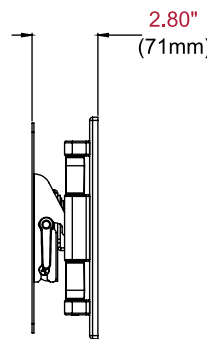

Full-motion capabilities allow you to swivel, tilt, extend or retract your display for the perfect viewing angle.

Additional Features

- ✓ Extends 14.91" (379mm) from the wall
- ✓ Retracts to 2.80" (71mm) to save space
- ✓ +15/-5° of tilt for optimal viewing angles
- ✓ ±5° of roll for post installation display leveling
- ✓ Up to ±90° of pivot
- ✓ VESA® 100, 200 x 100, 200 x 200mm compliant
- ✓ Design is UL listed and tested to four times stated load capacity

Package Specifications

	PACKAGE SIZE (W x H x D)	PACKAGE SHIP WEIGHT	PACKAGE UPC CODE	PACKAGE CONTENTS	UNITS IN PACKAGE
PA740	10.63" x 3.23" x 11.77" (270 x 82 x 299mm)	6.05lb (2.74kg)	735029256090	Wall mount, wall and display installation hardware, installation instructions	1

Accessories

- WSP700/701:** Metal Stud Wall Plates for 16"/24" Center Metal Studs
- ACC4X4:** VESA® 400 x 400mm Adaptor Plate

All dimensions = inch (mm)

TOP VIEW

WALL PLATE DETAIL

FRONT VIEW

SIDE VIEW COLLAPSED

**SIDE VIEW EXTENDED
+15°/-5° TILT**

Architect Specifications

The Paramount™ Articulating Wall Mount shall be a Peerless-AV model PA740 and shall be located where indicated on the plans. Assembly and installation shall be done according to instructions provided by the manufacturer.