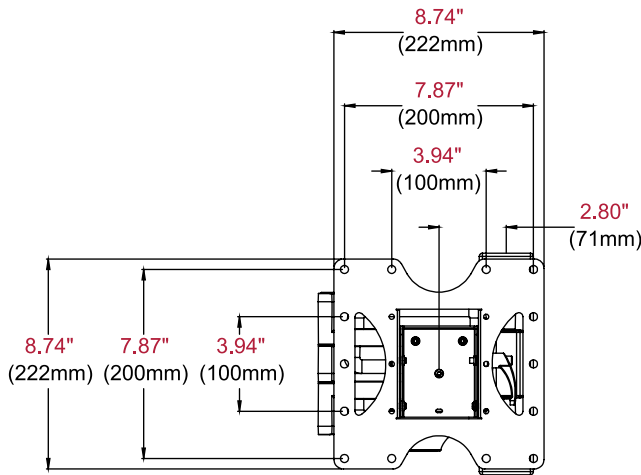

PA740

Display size
22"-40"

Max load
80lb (36kg)

PARAMOUNT™

Articulating Wall Mount

FOR 22" TO 40" DISPLAYS

The Paramount™ series wall mounts provide versatile and multi-functional features. With PA740, extend the display up to 14.91" (379mm) or fully-retract it to just 2.80" (71mm) from the wall for the perfect viewing angle. The Hook-and-Hang™ system offers easy, one-person installation of the display. A ratcheting handle provides locking tilt capability for quick adjustments to the amount of tilt, reducing glare and optimizing the viewing angle. Integrated cable management protects, contains and conceals cables for a clean installation.

Package Specifications

	PACKAGE SIZE (W x H x D)	PACKAGE SHIP WEIGHT	PACKAGE UPC CODE	PACKAGE CONTENTS	UNITS IN PACKAGE
PA740	10.63" x 3.23" x 11.77" (270 x 82 x 299mm)	6.05lb (2.74kg)	735029256090	Wall mount, wall and display installation hardware, installation instructions	1

Accessories

- WSP700/701:** Metal Stud Wall Plates for 16"/24" Center Metal Studs
- ACC4X4:** VESA® 400 x 400mm Adaptor Plate

All dimensions = inch (mm)

TOP VIEW

WALL PLATE DETAIL

FRONT VIEW

SIDE VIEW COLLAPSED

**SIDE VIEW EXTENDED
+15°/-5° TILT**

Architect Specifications

The Paramount™ Articulating Wall Mount shall be a Peerless-AV model PA740 and shall be located where indicated on the plans. Assembly and installation shall be done according to instructions provided by the manufacturer.