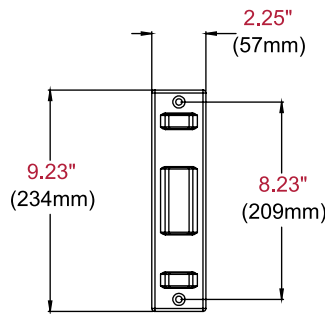

PA740

Display size
22"-40"

Max load
80lb (36kg)

PARAMOUNT™

Articulating Wall Mount

FOR 22" TO 40" DISPLAYS

The Paramount™ series wall mounts provide versatile and multi-functional features. With PA740, extend the display up to 14.91" (379mm) or fully-retract it to just 2.80" (71mm) from the wall for the perfect viewing angle. The Hook-and-Hang™ system offers easy, one-person installation of the display. A ratcheting handle provides locking tilt capability for quick adjustments to the amount of tilt, reducing glare and optimizing the viewing angle. Integrated cable management protects, contains and conceals cables for a clean installation.

info@peerless-av.com
peerless-av.com

peerless-AV®

PA740	Paramount™ Articulating Wall Mount for 22" to 40" Displays
--------------	--

Product Specifications

	DIMENSIONS (W x H x D)	PRODUCT WEIGHT	LOAD CAPACITY	FINISH	AVAILABLE COLORS
PA740	9.40" x 8.74" x 2.80"-14.91" (239 x 222 x 71-379mm)	4.50lb (2.04kg)	80lb (36kg)	Scratch resistant fused epoxy	Gloss black

Package Specifications

	PACKAGE SIZE (W x H x D)	PACKAGE SHIP WEIGHT	PACKAGE UPC CODE	PACKAGE CONTENTS	UNITS IN PACKAGE
PA740	10.63" x 3.23" x 11.77" (270 x 82 x 299mm)	6.05lb (2.74kg)	735029256090	Wall mount, wall and display installation hardware, installation instructions	1

Accessories

- WSP700/701:** Metal Stud Wall Plates for 16"/24" Center Metal Studs
- ACC4X4:** VESA® 400 x 400mm Adaptor Plate

All dimensions = inch (mm)

TOP VIEW

WALL PLATE DETAIL

FRONT VIEW

SIDE VIEW COLLAPSED