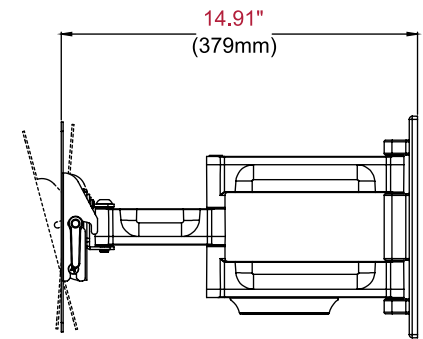

info@peerless-av.com
peerless-av.com

peerless-AV®

PA740	Paramount™ Articulating Wall Mount for 22" to 40" Displays
--------------	--

Product Specifications

	DIMENSIONS (W x H x D)	PRODUCT WEIGHT	LOAD CAPACITY	FINISH	AVAILABLE COLORS
PA740	9.40" x 8.74" x 2.80"-14.91" (239 x 222 x 71-379mm)	4.50lb (2.04kg)	80lb (36kg)	Scratch resistant fused epoxy	Gloss black

Package Specifications

	PACKAGE SIZE (W x H x D)	PACKAGE SHIP WEIGHT	PACKAGE UPC CODE	PACKAGE CONTENTS	UNITS IN PACKAGE
PA740	10.63" x 3.23" x 11.77" (270 x 82 x 299mm)	6.05lb (2.74kg)	735029256090	Wall mount, wall and display installation hardware, installation instructions	1

Accessories

- WSP700/701:** Metal Stud Wall Plates for 16"/24" Center Metal Studs
- ACC4X4:** VESA® 400 x 400mm Adaptor Plate

All dimensions = inch (mm)

TOP VIEW

WALL PLATE DETAIL

FRONT VIEW

SIDE VIEW COLLAPSED

**SIDE VIEW EXTENDED
+15°/-5° TILT**

Architect Specifications

The Paramount™ Articulating Wall Mount shall be a Peerless-AV model PA740 and shall be located where indicated on the plans. Assembly and installation shall be done according to instructions provided by the manufacturer.