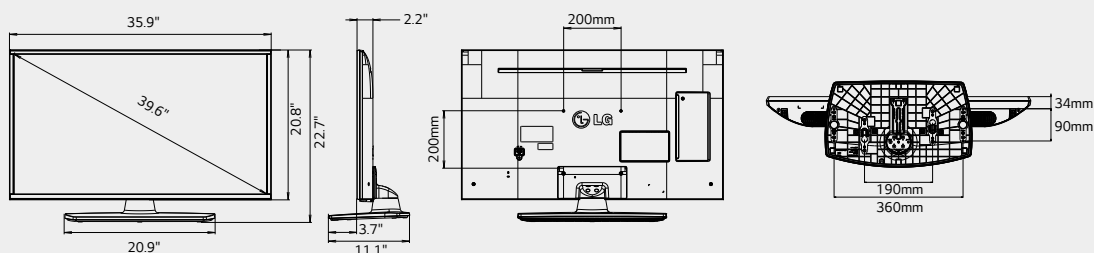

Essential Commercial TV with Commercial Grade Stand

Dimensions (With Stand : W x H x D / Weight)

32"

29.1" x 19.5" x 9.5" /

13.3lb

*Swivel

40"

35.9" x 22.7" x 11.1" /

22.9lb

*Swivel

43"

38.3" x 24.6" x 11.9" /

27.4lb

*Swivel

49"

43.6" x 27.6" x 11.9" /