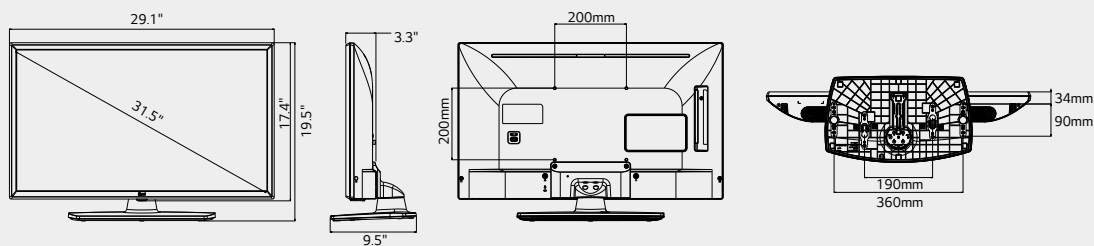

Essential Commercial TV with Commercial Grade Stand

Dimensions (With Stand : W x H x D / Weight)

32"

29.1" x 19.5" x 9.5" /

13.3lb

*Swivel

40"

35.9" x 22.7" x 11.1" /

22.9lb

*Swivel

43"

38.3" x 24.6" x 11.9" /

27.4lb

*Swivel

49"

43.6" x 27.6" x 11.9" /