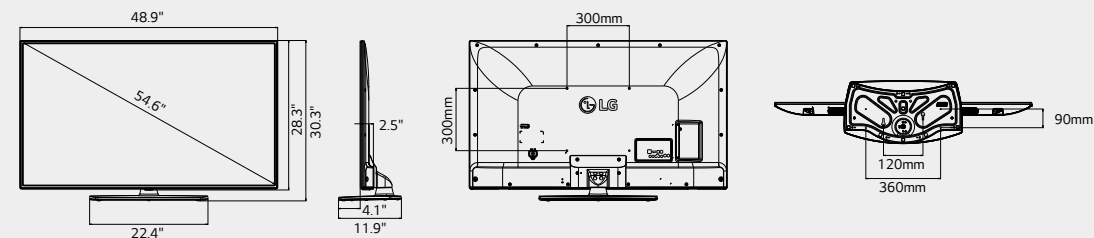

32.1lb

*Swivel

55"

48.9" x 30.3" x 11.9" /

43.0lb

*Swivel

Essential Commercial TV with Commercial Grade Stand

Specifications