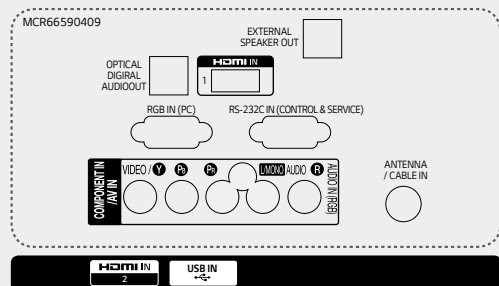

Jack Panels (Rear/Side)

Anti-Theft System

Kensington Lock Slot

The LV340H series feature a Kensington lock slot, so hotels can securely lock the TV. (Lock sold separately)

Reinforced Metal Stand

- Full metal reinforced stand to improve sturdiness, durability and safety.
- Provides (±20°) swivel out of the box.
- Provides (±20/45/90°) swivel when used with Lock Down plate.

Lock Down Plate with Credenza Hole

- Lock the TV firmly to the credenza for added security and help deter theft. (Mounting plate, security bolts, nuts and screws are included.)

The estimated annual energy cost determined in accordance with 16 CFR Part 305.5 for model 32LV340H, 40LV340H, 43LV340H, 49LV340H, and 55LV340H are $4, $7, $8, $10 and $12 respectfully.

"Your energy cost depends on your utility rates and use. The estimated cost is based on 12 cents per kWh and 5 hours of use per day. For more information, visit www.ftc.gov/energy."

1 FTC Television labeling rule (18 CFR Part 305, as added by 76 Fed. Reg. 1038 (Jan 6, 2011)).