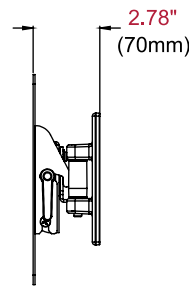

PP740	Paramount™ Pivot Wall Mount for 22" to 43" Displays
--------------	---

Product Specifications

	DIMENSIONS (W x H x D)	PRODUCT WEIGHT	LOAD CAPACITY	FINISH	AVAILABLE COLORS
PP740	10.14" x 8.74" x 2.78"-7.43" (258 x 222 x 70-189mm)	2.75lb (1.25kg)	80lb (36kg)	Scratch Resistant Fused Epoxy	Gloss Black

Package Specifications

	PACKAGE SIZE (W x H x D)	PACKAGE SHIP WEIGHT	PACKAGE UPC CODE	PACKAGE CONTENTS	UNITS IN PACKAGE
PP740	10.04" x 2.95" x 12.76" (255 x 75 x 324mm)	4.10lb (1.86kg)	735029256113	Wall Mount, Wall and Display Installation Hardware, Installation Instructions	1

Accessories

ACC4X4: VESA® 400 x 400mm Adaptor Plate
ACC-UCM: Universal AV Component Mount

ESHV models: AV Wall Shelves
WSP700/WSP701: Metal Stud Wall Plates for 16"/24" Center Metal Studs

All dimensions = **inch** (mm)

TOP VIEW

WALL PLATE DETAIL

FRONT VIEW

SIDE VIEW COLLAPSED

**SIDE VIEW EXTENDED
+15°/-5° TILT**

Architect Specifications

The Paramount™ Pivot Wall Mount shall be a Peerless-AV model PP740 and shall be located where indicated on the plans. Assembly and installation shall be done according to instructions provided by the manufacturer.