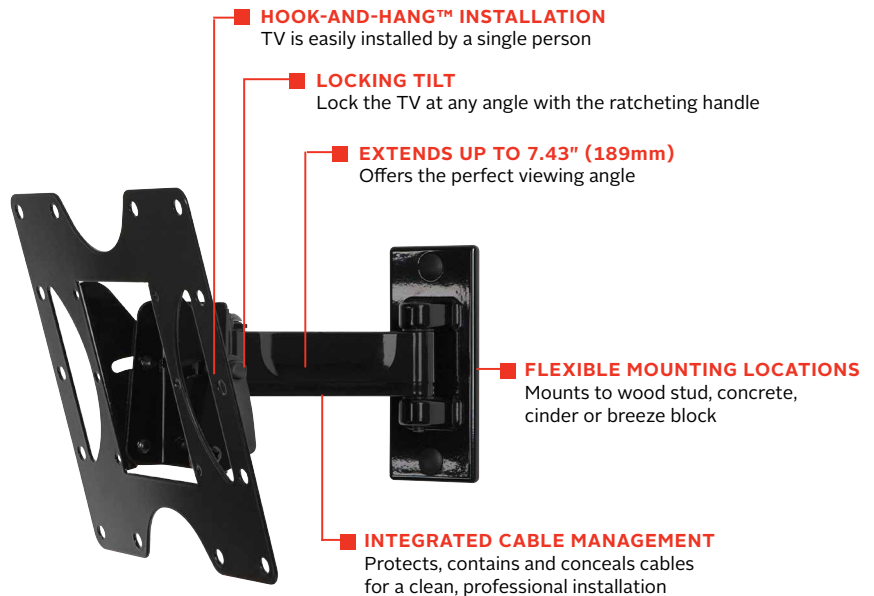

PP740

Mounting Pattern
100 x 100, 200 x 100,
or 200 x 200mm

Max Load
80lb
(36kg)

PARAMOUNT™ Pivot Wall Mount

FOR 22" TO 43" DISPLAYS*

The Paramount™ series wall mounts provide versatile and multi-functional features. With PP740, extend the display up to 7.43" (189mm) or fully-retract it to just 2.78" (70mm) from the wall for an improved viewing angle. The Hook-and-Hang™ system offers easy, one-person installation of the display. A ratcheting handle provides locking tilt capability for quick adjustments to the amount of tilt, reducing glare and optimizing the viewing angle. Integrated cable management protects, contains and conceals cables for a clean installation.

- Accommodates 100 x 100, 200 x 100, or 200 x 200mm VESA® mounting patterns
- Extends 7.43" (189mm) from the wall
- Retracts to 2.78" (70mm) to save space
- +15/-5° of tilt for optimal viewing angles
- ±5° of roll for post installation display leveling
- Up to ±90° of pivot
- Design is UL listed and tested to four times stated load capacity

Extend, turn, tilt, or retract the display for the perfect viewing angle.

Comes in color packaging with included installation hardware and easy to follow instructions.

Please visit peerless-av.com/en-us/patents for patent information.

PP740	Paramount™ Pivot Wall Mount for 22" to 43" Displays
--------------	---

Product Specifications

	DIMENSIONS (W x H x D)	PRODUCT WEIGHT	LOAD CAPACITY	FINISH	AVAILABLE COLORS
PP740	10.14" x 8.74" x 2.78"-7.43" (258 x 222 x 70-189mm)	2.75lb (1.25kg)	80lb (36kg)	Scratch Resistant Fused Epoxy	Gloss Black