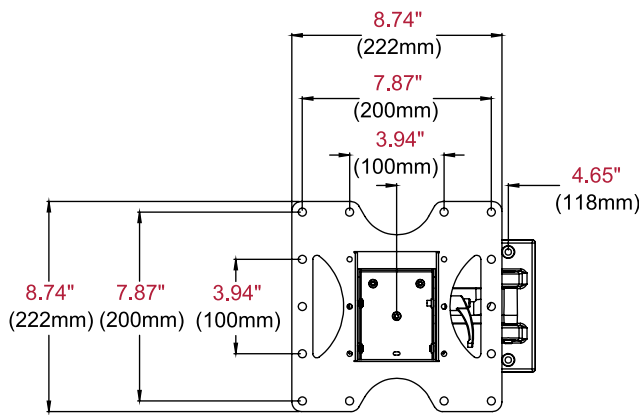

PP740	Paramount™ Pivot Wall Mount for 22" to 43" Displays
--------------	---

Product Specifications

	DIMENSIONS (W x H x D)	PRODUCT WEIGHT	LOAD CAPACITY	FINISH	AVAILABLE COLORS
PP740	10.14" x 8.74" x 2.78"-7.43" (258 x 222 x 70-189mm)	2.75lb (1.25kg)	80lb (36kg)	Scratch Resistant Fused Epoxy	Gloss Black

Package Specifications

	PACKAGE SIZE (W x H x D)	PACKAGE SHIP WEIGHT	PACKAGE UPC CODE	PACKAGE CONTENTS	UNITS IN PACKAGE
PP740	10.04" x 2.95" x 12.76" (255 x 75 x 324mm)	4.10lb (1.86kg)	735029256113	Wall Mount, Wall and Display Installation Hardware, Installation Instructions	1

Accessories

ACC4X4: VESA® 400 x 400mm Adaptor Plate
ACC-UCM: Universal AV Component Mount

ESHV models: AV Wall Shelves
WSP700/WSP701: Metal Stud Wall Plates for 16"/24" Center Metal Studs

All dimensions = **inch** (mm)

TOP VIEW

WALL PLATE DETAIL

FRONT VIEW

SIDE VIEW COLLAPSED

**SIDE VIEW EXTENDED
+15°/-5° TILT**

Architect Specifications

The Paramount™ Pivot Wall Mount shall be a Peerless-AV model PP740 and shall be located where indicated on the plans. Assembly and installation shall be done according to instructions provided by the manufacturer.