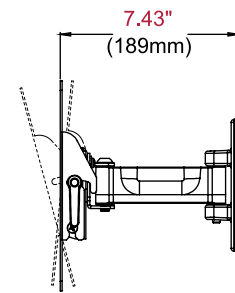

PP740	Paramount™ Pivot Wall Mount for 22" to 43" Displays
--------------	---

Product Specifications

	DIMENSIONS (W x H x D)	PRODUCT WEIGHT	LOAD CAPACITY	FINISH	AVAILABLE COLORS
PP740	10.14" x 8.74" x 2.78"-7.43" (258 x 222 x 70-189mm)	2.75lb (1.25kg)	80lb (36kg)	Scratch Resistant Fused Epoxy	Gloss Black

Package Specifications

	PACKAGE SIZE (W x H x D)	PACKAGE SHIP WEIGHT	PACKAGE UPC CODE	PACKAGE CONTENTS	UNITS IN PACKAGE
PP740	10.04" x 2.95" x 12.76" (255 x 75 x 324mm)	4.10lb (1.86kg)	735029256113	Wall Mount, Wall and Display Installation Hardware, Installation Instructions	1

TOP VIEW

WALL PLATE DETAIL

FRONT VIEW

SIDE VIEW COLLAPSED

**SIDE VIEW EXTENDED
+15°/-5° TILT**

Architect Specifications

The Paramount™ Pivot Wall Mount shall be a Peerless-AV model PP740 and shall be located where indicated on the plans. Assembly and installation shall be done according to instructions provided by the manufacturer.