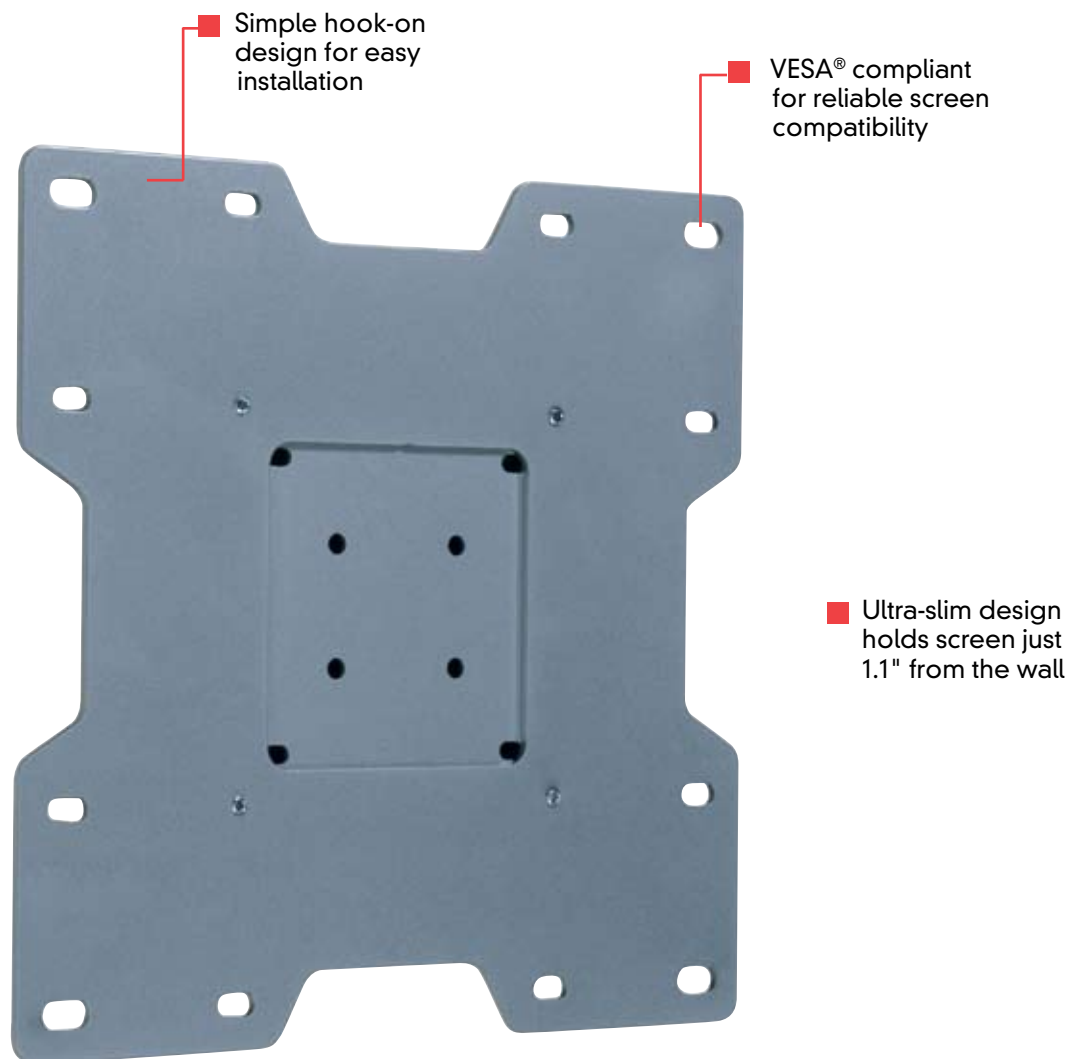

Universal Flat Wall Mount

10" to 37" LCD Flat Panel Screens

NEW!

Small to medium screens are easy to install with this SmartMount[®] solution. Its pre-assembled design includes two VESA[®] compatible screen adapter plates that attach onto the wall plate with a simple hook-on motion. It is fast and easy to install, making it simple to achieve a sleek, low-profile appearance.

SmartMount[®]

Universal Flat Wall Mount

10" to 37" LCD Flat Panel Screens

Model Numbers

SF632, SF632-S (Security Models)
SF632P, SF632P-S (Standard Models)

Product Specifications

FEATURES

- VESA[®] 75, 100, 200 x 100 and 200 x 200 mm compliant
- Additional screen adapter plates also available
- Ultra-slim design holds screen an 1.1" from the wall
- Screen adapter plate simply hooks onto the wall plate for quick and easy installation
- Mounts to wood stud, concrete, cinder block or metal stud (metal stud accessory required)
- UL listed

DIMENSIONS (W x H x D)

9.35" x 8.75" x 1.1" (2.7 x 22.22 x 23.7 cm)

LOAD CAPACITY

115 lb (52.1 kg)

PRODUCT WEIGHT

3.2 lb (1.5 kg)

FINISH

Scratch-resistant fused epoxy

AVAILABLE COLORS

Black: SF632, SF632P
Silver: SF632-S, SF632P-S

ACCESSORIES

Metal Stud Accessory Kit (ACC215)

Package Specifications

PACKAGE CONTENTS

Wall plate, VESA[®] 75/100 screen adapter plate, additional VESA[®] 200 x 100 and 200 x 200 mm adapter plate, mounting and screen attachment hardware